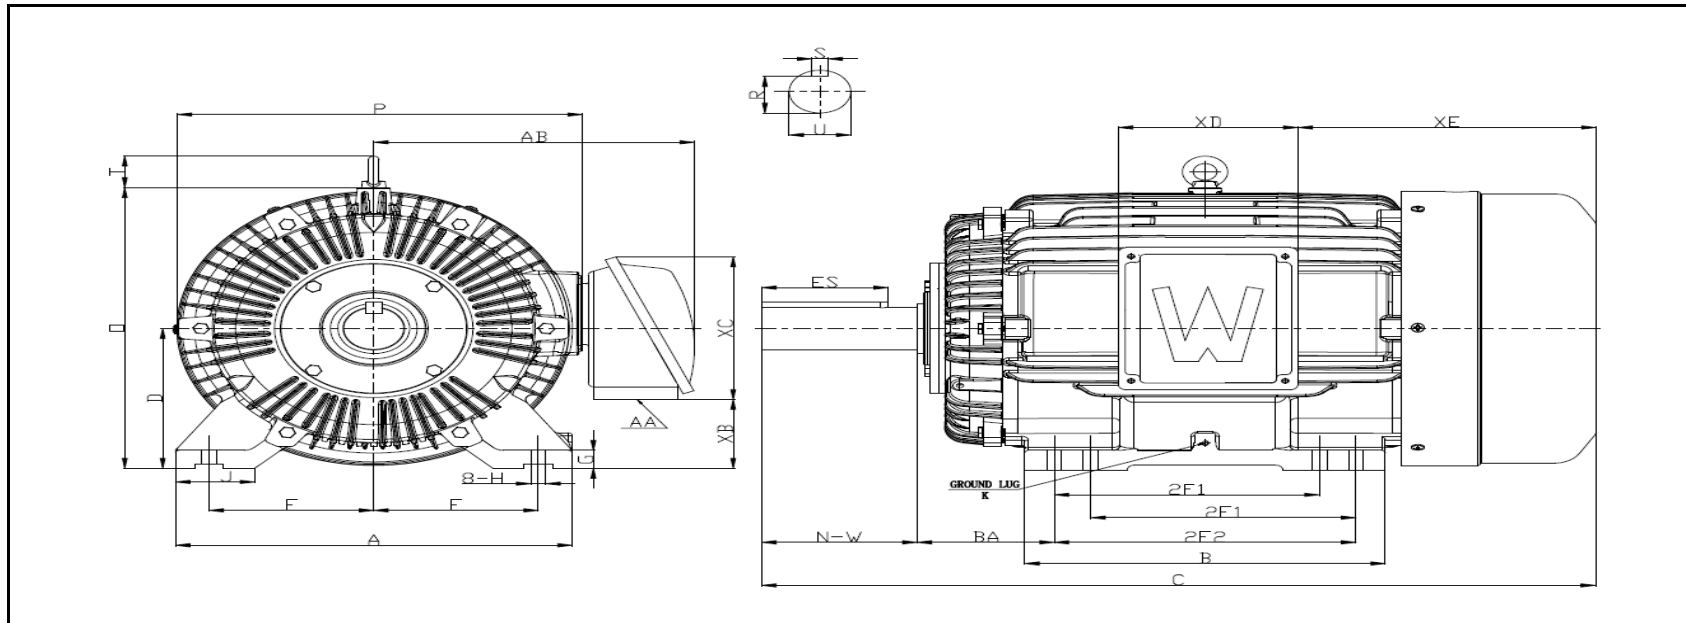

MOTOR DRAWING

Premium Efficiency Motor: **OW75-12-444T**

WorldWide Electric Corporation

1 (800) 808-2131

Worldwideelectric.net

DIMENSION - INCHES

MOUNTING					A	B	C	D	G	J	P	O	T	AB
E	2F1	2F2	H	BA										
9	14.5	16.5	0.81	7.5	21.69	19.29	46.65	11	1.417	4.33	22.05	21.65	2.81	19.0985

SHAFT & KEY					
S	ES	R	N-W	AH	U
0.875	6.91	2.88	8.5	N/A	3.375

TERMINAL BOX				
AA	XB	XC	XD	XE
3	4.29	11.27	9.17	15.47

GROUND LUG
K
M8