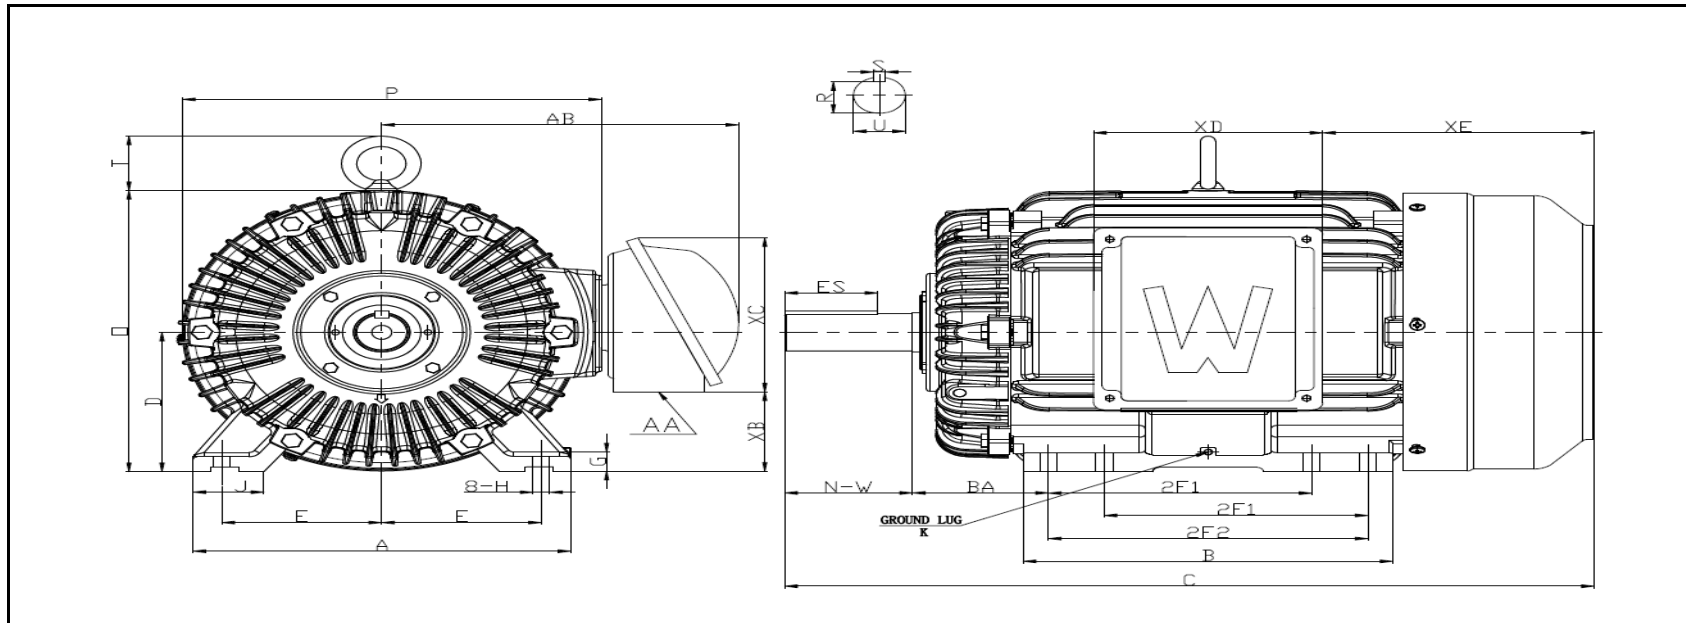

MOTOR DRAWING

Premium Efficiency Motor: **OW60-12-405T**

WorldWide Electric Corporation

1 (800) 808-2131

Worldwideelectric.net

DIMENSION - INCHES

MOUNTING					A	B	C	D	G	J	P	O	T	AB
E	2F1	2F2	H	BA										
8	12.25	13.75	0.81	6.62	18.89	17.32	40.75	10	1.181	3.937	20.27	20.67	2.81	18.215

SHAFT & KEY					
S	ES	R	N-W	AH	U
0.75	5.65	2.45	7.25	N/A	2.875

TERMINAL BOX				
AA	XB	XC	XD	XE
3	5.29	11.27	9.17	12.32

GROUND LUG
K
M12