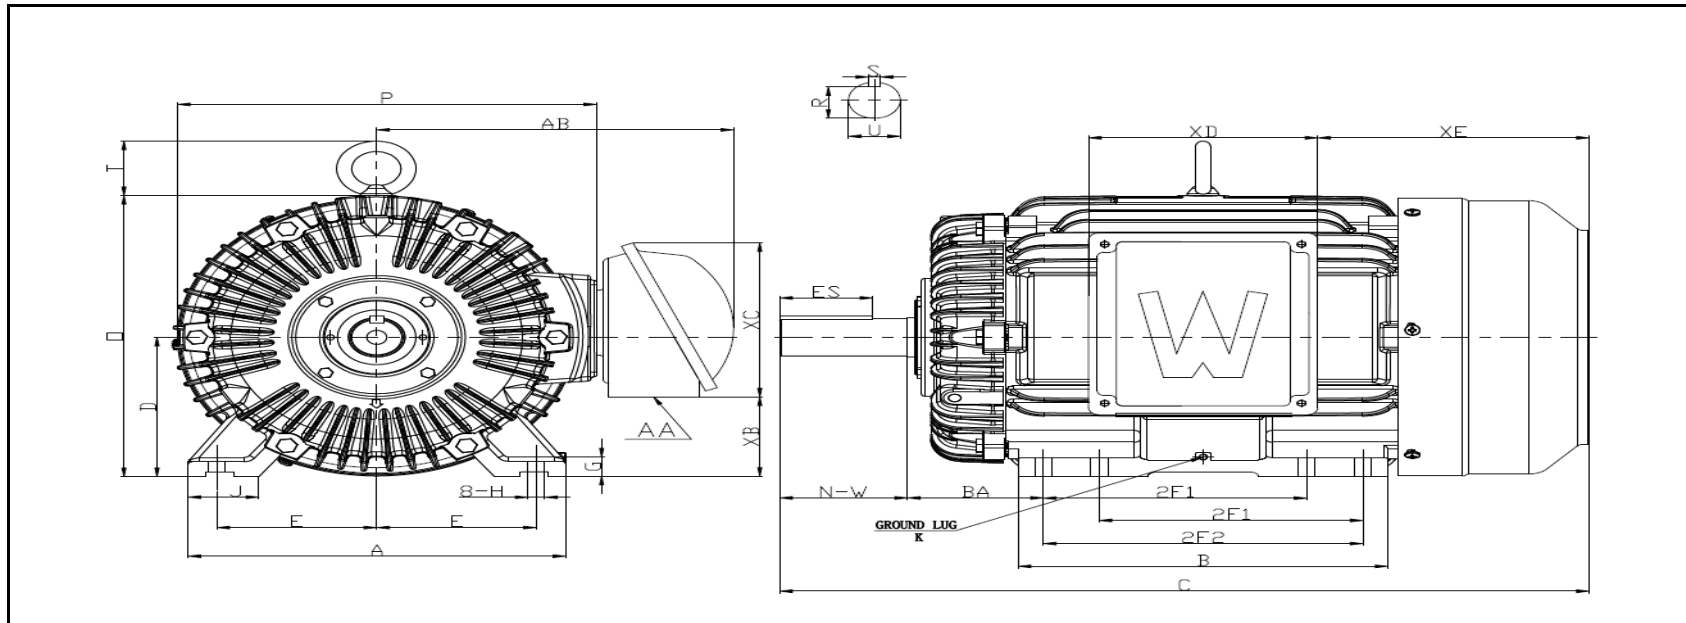

MOTOR DRAWING

Premium Efficiency Motor: **OW40-12-365T**

WorldWide Electric Corporation

1 (800) 808-2131

Worldwideelectric.net

DIMENSION - INCHES

MOUNTING					A	B	C	D	G	J	P	O	T	AB
E	2F1	2F2	H	BA										
7	11.25	12.25	0.66	5.88	16.93	15.4	33.52	9	1.181	3.543	16.54	19.11	2.81	15.55

SHAFT & KEY					
S	ES	R	N-W	AH	U
0.625	4.28	2.021	5.88	N/A	2.375

TERMINAL BOX				
AA	XB	XC	XD	XE
3	4.29	11.27	9.17	12.4

GROUND LUG
K
M8