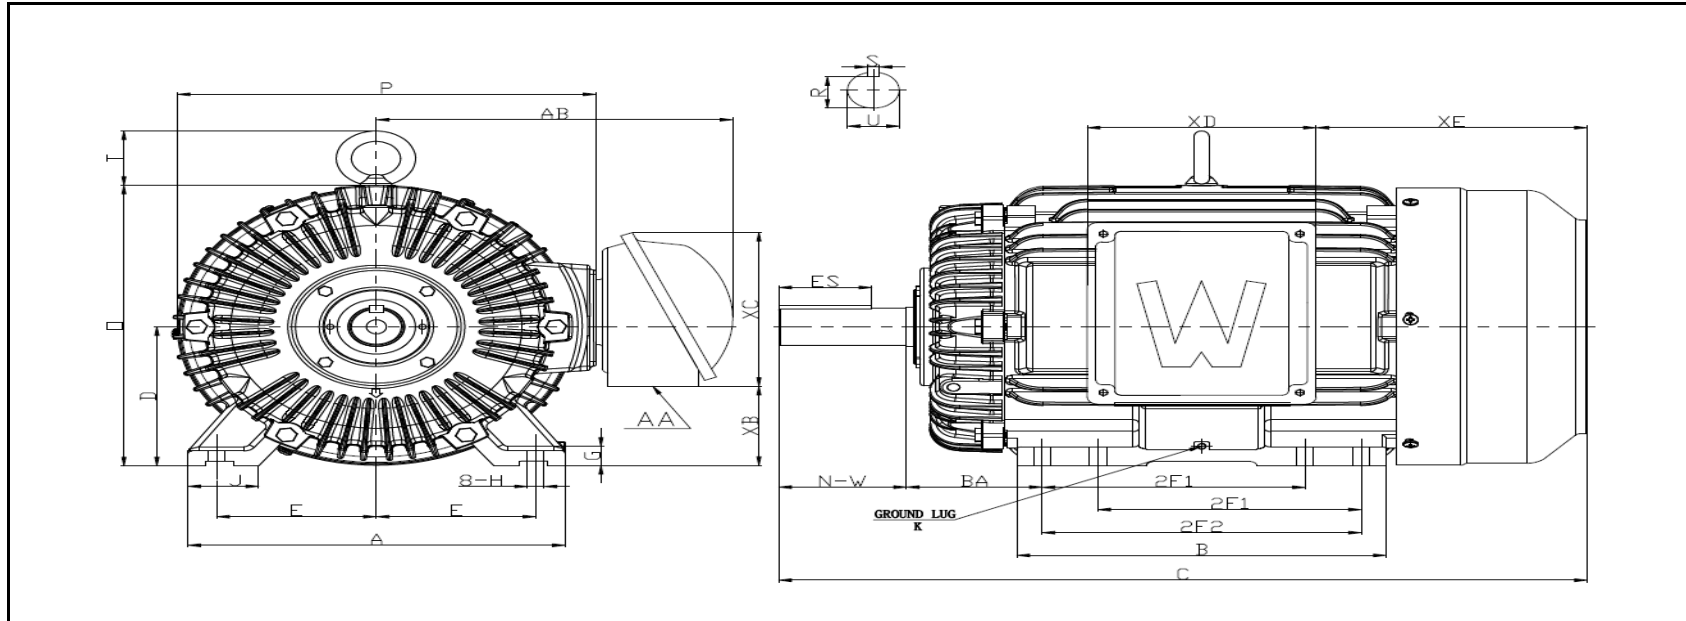

MOTOR DRAWING

Premium Efficiency Motor: **OW7.5-12-254T**

WorldWide Electric Corporation

1 (800) 808-2131

Worldwideelectric.net

DIMENSION - INCHES

MOUNTING					A	B	C	D	G	J	P	O	T	AB
E	2F1	2F2	H	BA										
5	8.25	10	0.53	4.25	11.8	11.57	25.39	6.25	0.669	2.038	13.46	12.68	2.03	10.57

SHAFT & KEY					
S	ES	R	N-W	AH	U
0.375	2.91	1.416	4	N/A	1.625

TERMINAL BOX				
AA	XB	XC	XD	XE
1-1/2	2.86	7.2	5.8	8.1

GROUND LUG
K
M8