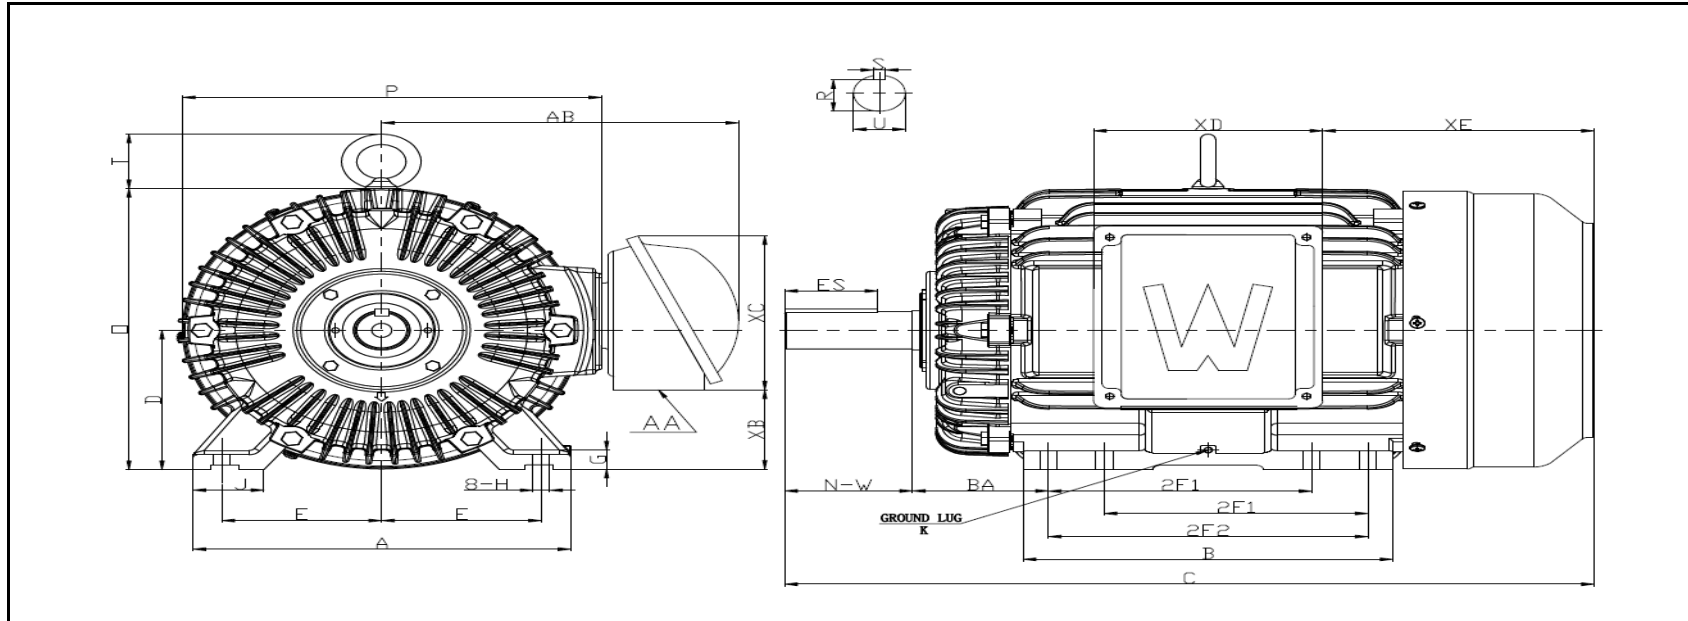

MOTOR DRAWING

Premium Efficiency Motor: **OW50-12-404T**

WorldWide Electric Corporation

1 (800) 808-2131

Worldwideelectric.net

DIMENSION - INCHES

MOUNTING					A	B	C	D	G	J	P	O	T	AB
E	2F1	2F2	H	BA										
8	12.25	13.75	0.81	6.62	18.89	17.32	40.75	10	1.181	3.937	20.27	20.67	2.81	18.215

SHAFT & KEY					
S	ES	R	N-W	AH	U
0.75	5.65	2.45	7.25	N/A	2.875

TERMINAL BOX				
AA	XB	XC	XD	XE
3	5.29	11.27	9.17	12.32

GROUND LUG
K
M12