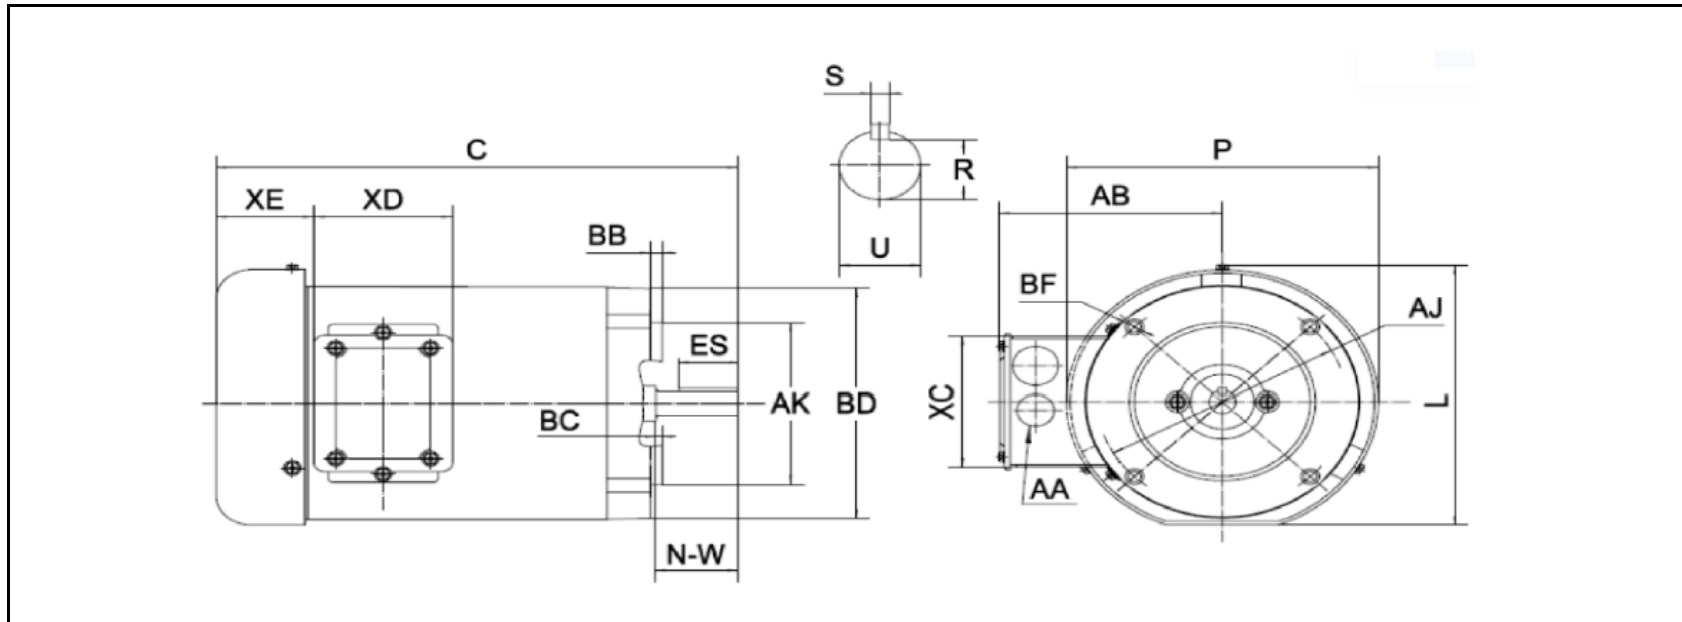

MOTOR DRAWING

Premium Efficiency Motor: **NATE1-36-56CRD**

WorldWide Electric Corporation

1 (800) 808-2131

Worldwideelectric.net

DIMENSION - INCHES

FLANGE MOUNTING						C	P	L	AB
AK	Max BD	AJ	BF	BB	BC				
4.5	5	5.875	3/8-16	0.16	-0.19	11.9	7.3	7.4	5.2

SHAFT & KEY				
S	ES	R	N-W	U
0.188	1.41	0.517	1.88	0.625

TERMINAL BOX				
AA	XB	XC	XD	XE
3-0.88/2-1.109	1.65	3.7	3.2	2.15