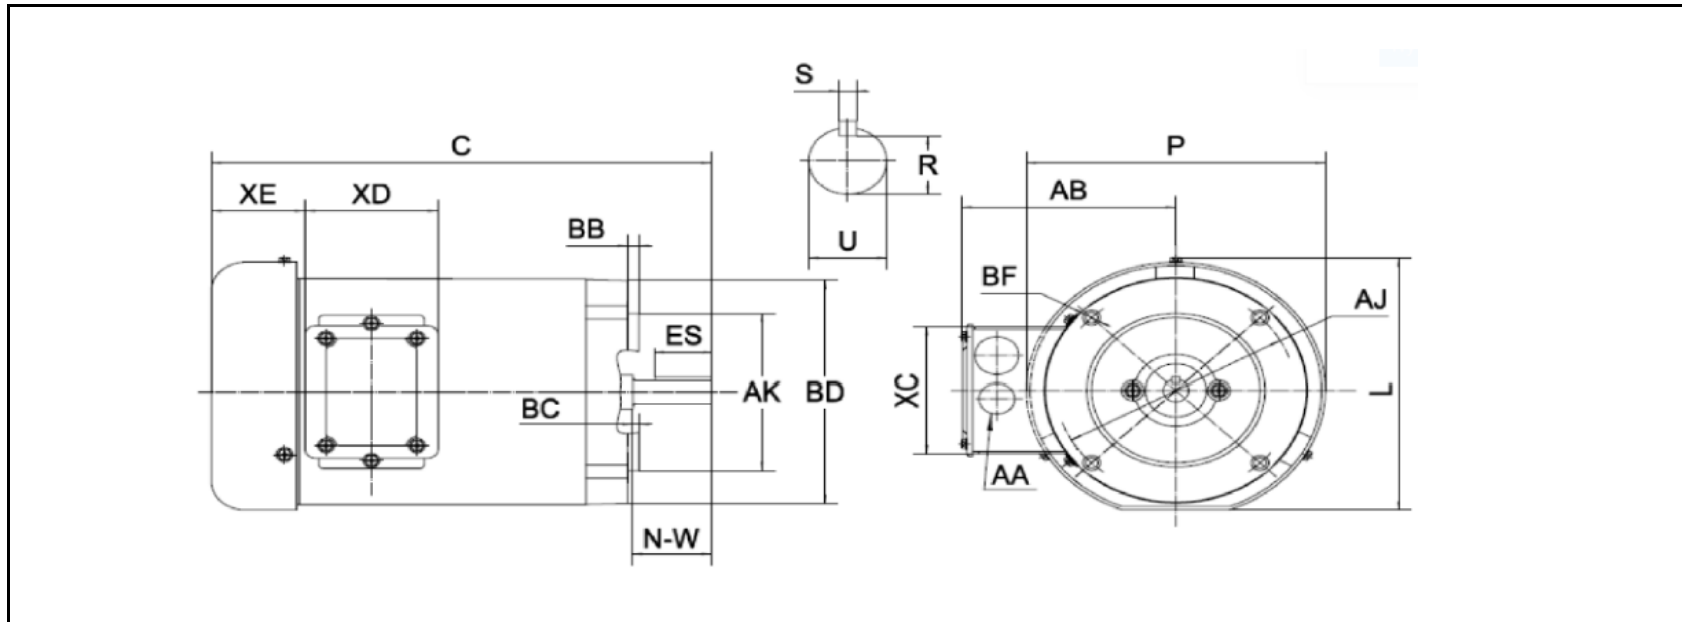

MOTOR DRAWING

Premium Efficiency Motor: **NATE3-36-56CRD**

WorldWide Electric Corporation

1 (800) 808-2131

Worldwideelectric.net

DIMENSION - INCHES

FLANGE MOUNTING						C	P	L	AB
AK	Max BD	AJ	BF	BB	BC				
4.5	5	5.875	3/8-16	0.16	-0.19	12.9	7.3	7.4	5.2

SHAFT & KEY				
S	ES	R	N-W	U
0.188	1.41	0.517	1.88	0.625

TERMINAL BOX				
AA	XB	XC	XD	XE
3-0.88/2-1.109	1.65	3.7	3.2	2.15