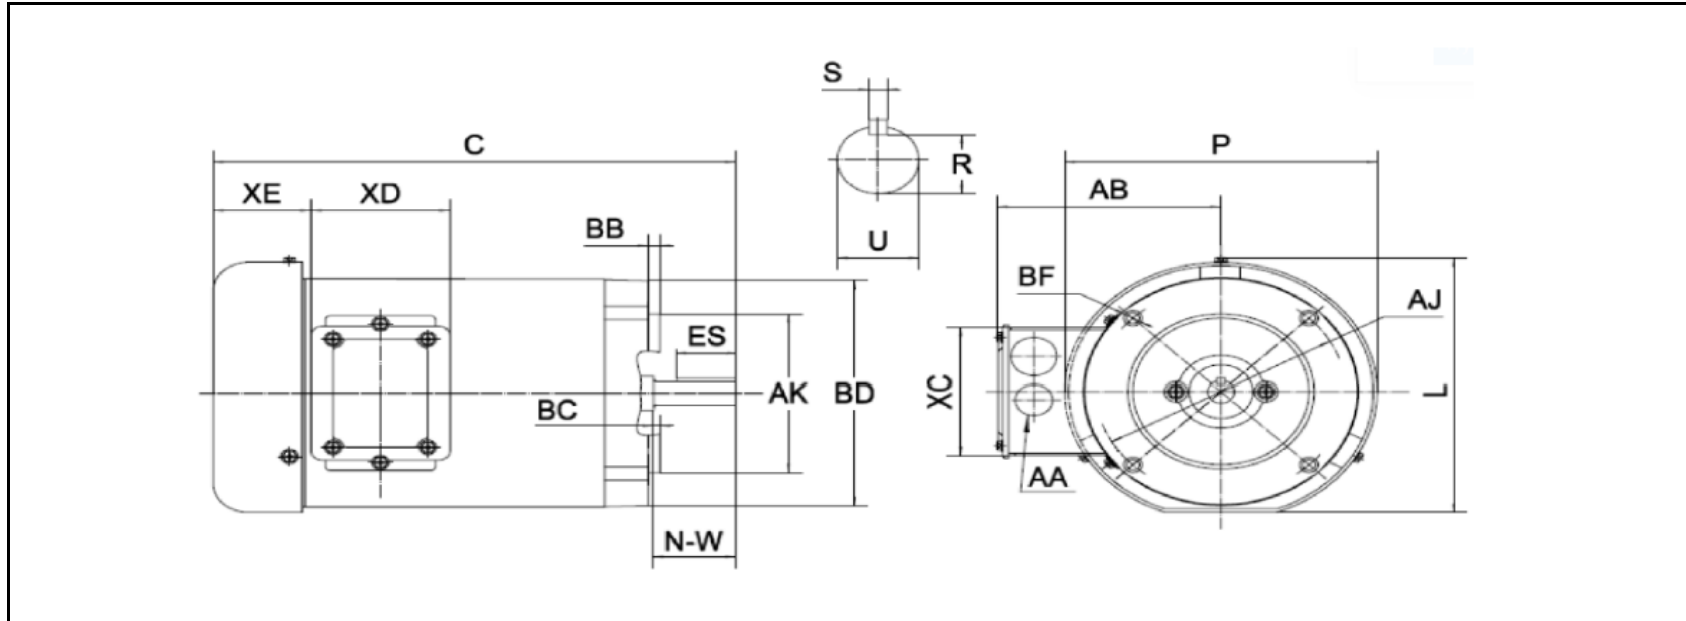

MOTOR DRAWING

Premium Efficiency Motor: **NATE1-18-56CRD**

WorldWide Electric Corporation

1 (800) 808-2131

Worldwideelectric.net

DIMENSION - INCHES

FLANGE MOUNTING						C	P	L	AB
AK	Max BD	AJ	BF	BB	BC				
4.5	5	5.875	3/8-16	0.16	-0.19	12.4	7.3	7.4	5.2

SHAFT & KEY				
S	ES	R	N-W	U
0.188	1.41	0.517	1.88	0.625

TERMINAL BOX				
AA	XB	XC	XD	XE
3-0.88/2-1.109	1.65	3.7	3.2	2.15