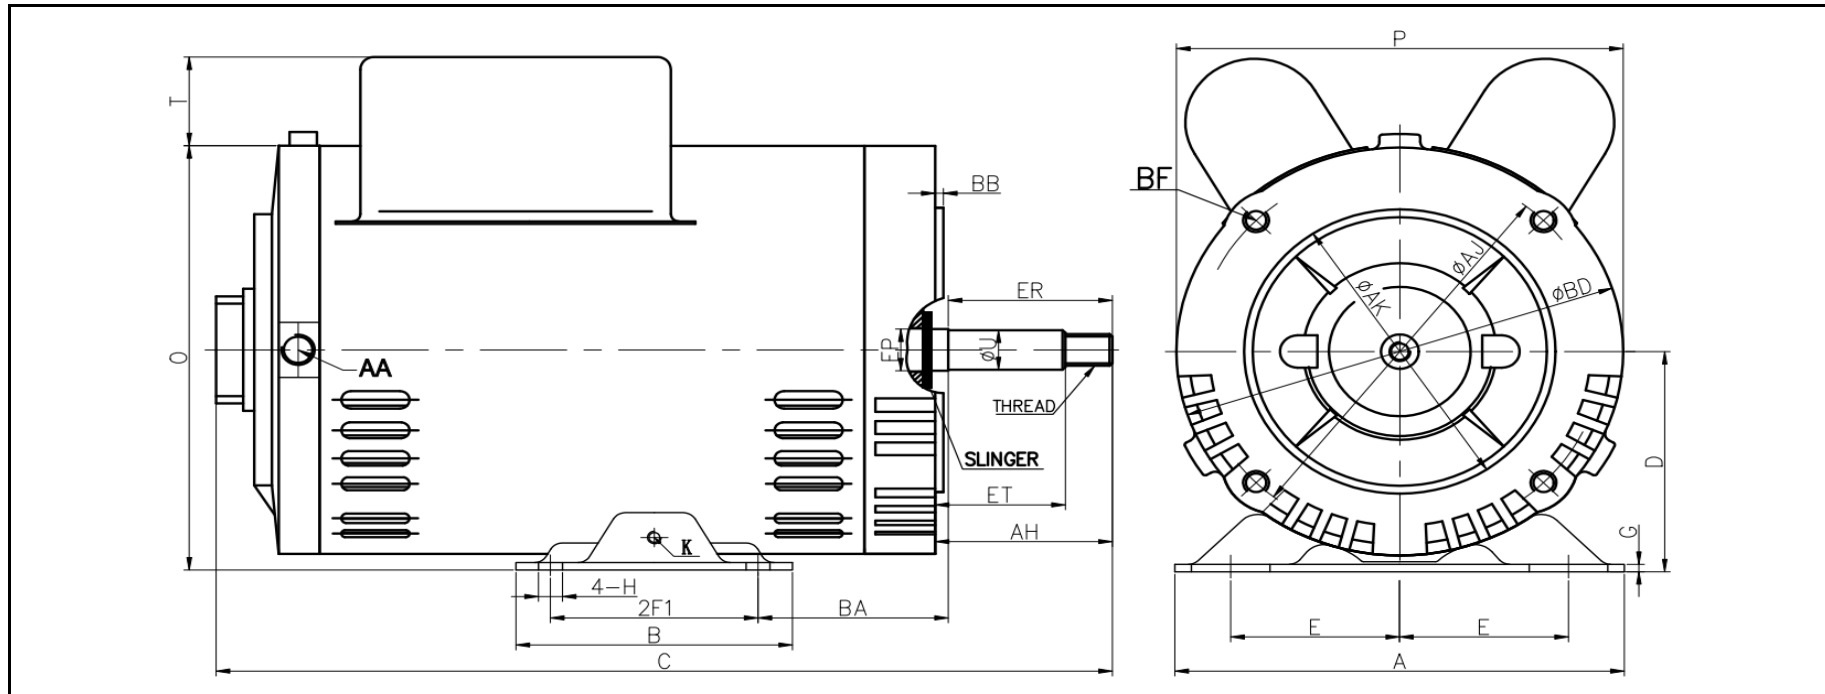

ODP Jet Pump Motor Drawing

56JB

WorldWide Electric Corporation
 1 (800) 808-2131
 Worldwideelectric.net

DIMENSIONS - INCHES

MOUNTING				A	B	C	D	G	P	O	T	Ground Lug K	AA
E	2F1	H	BA										
2.44	3	0.34	2.75	6.3	4	13.8	3.5	0.08	6.5	6.7	0.23	M5	1/2 NPT

SHAFT & KEY					
EP	ET	ER	AH	U	THREAD
0.66	1.88	2.37	2.56	0.625	7/16-20 2A UNF

FLANGE				
AK	BD	AJ	BF	BB
4.5	6.5	5.875	4*3/8-16 UNC	0.16