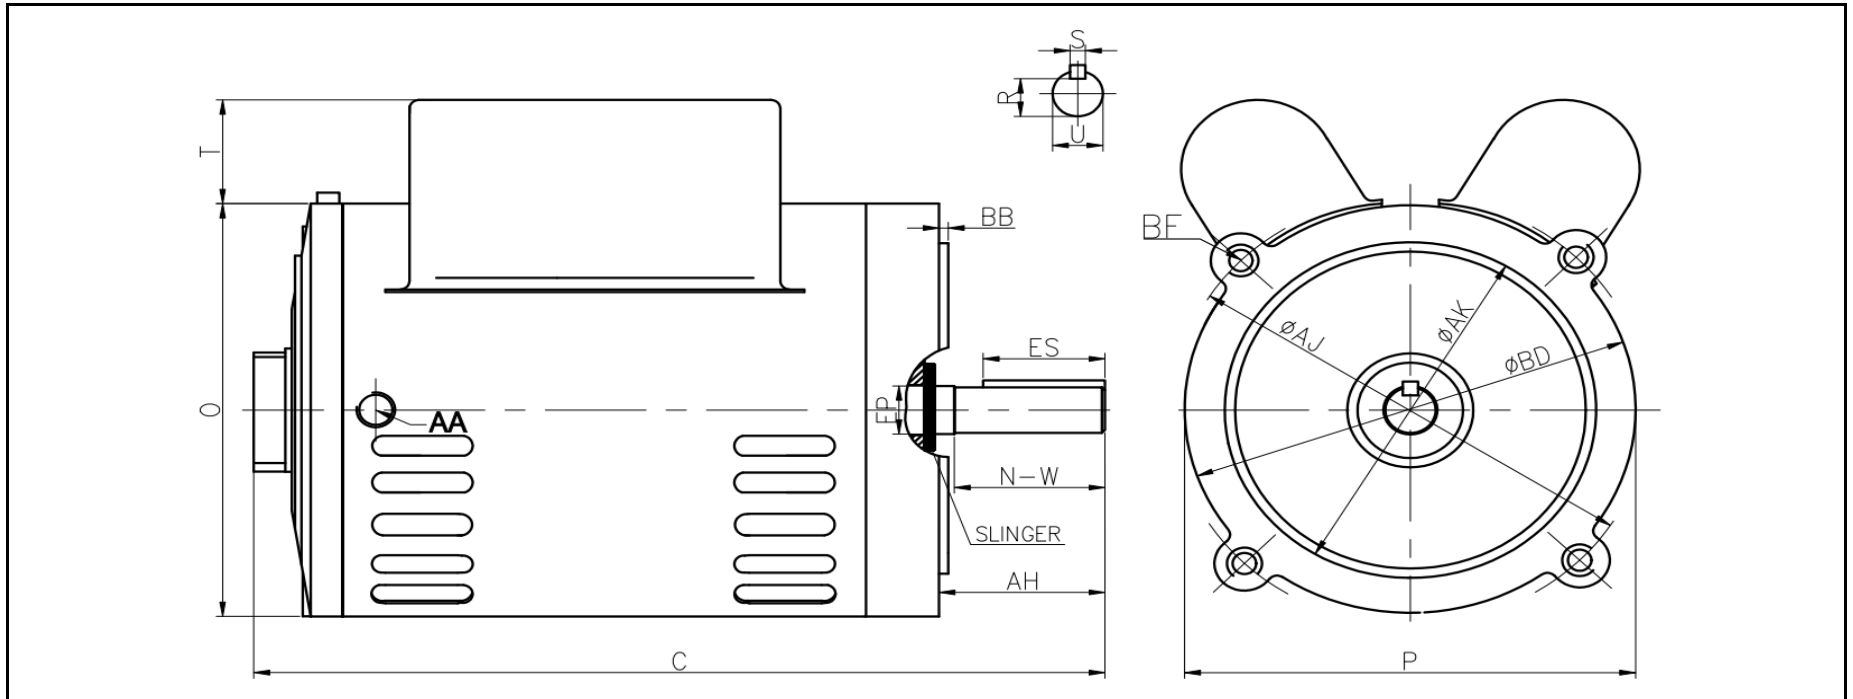

ODP Jet Pump Motor Drawing

56CRD

WorldWide Electric Corporation
 1 (800) 808-2131
 Worldwideelectric.net

DIMENSIONS - INCHES

C	P	O	T	AA
10.6	5.67	5.67	1.43	1/2 NPT

SHAFT & KEY						
S	ES	R	N-W	U	AH	EP
0.188	1.41	0.517	1.88	0.625	2.06	0.66