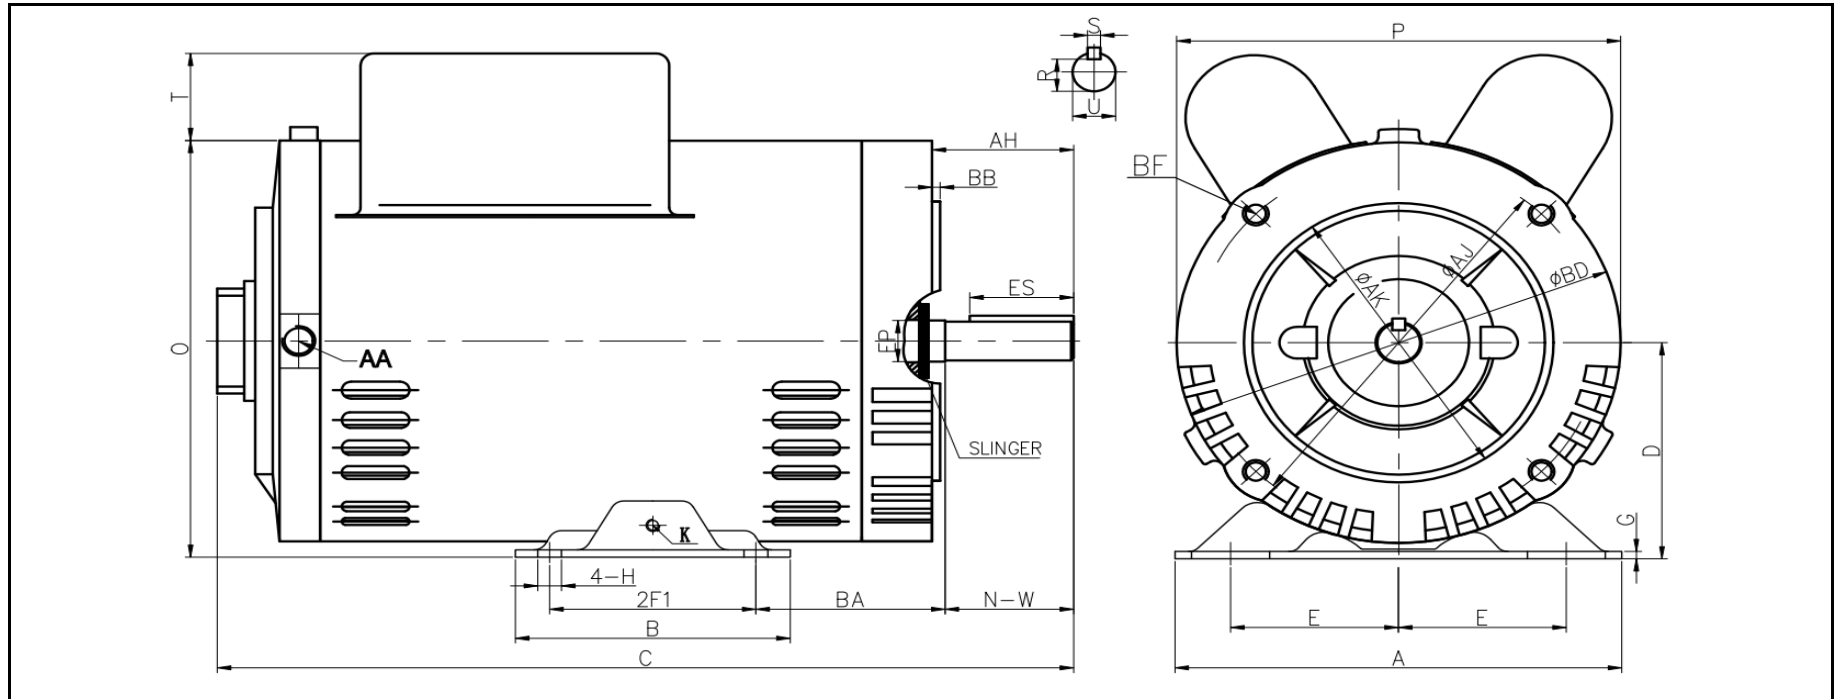

ODP Jet Pump Motor Drawing

56CB

WorldWide Electric Corporation
 1 (800) 808-2131
 Worldwideelectric.net

DIMENSIONS - INCHES

MOUNTING				A	B	C	D	G	P	O	T	Ground Lug K	AA
E	2F1	H	BA										
2.44	3	0.34	2.75	6.3	4	13.3	3.5	0.08	6.5	6.7	1.4	M5	1/2 NPT

SHAFT & KEY						
EP	S	ES	R	N-W	U	AH
0.66	0.188	1.41	0.517	1.88	0.625	2.06

FLANGE				
AK	BD	AJ	BF	BB
4.5	6.5	5.875	4*3/8-16 UNC	0.16