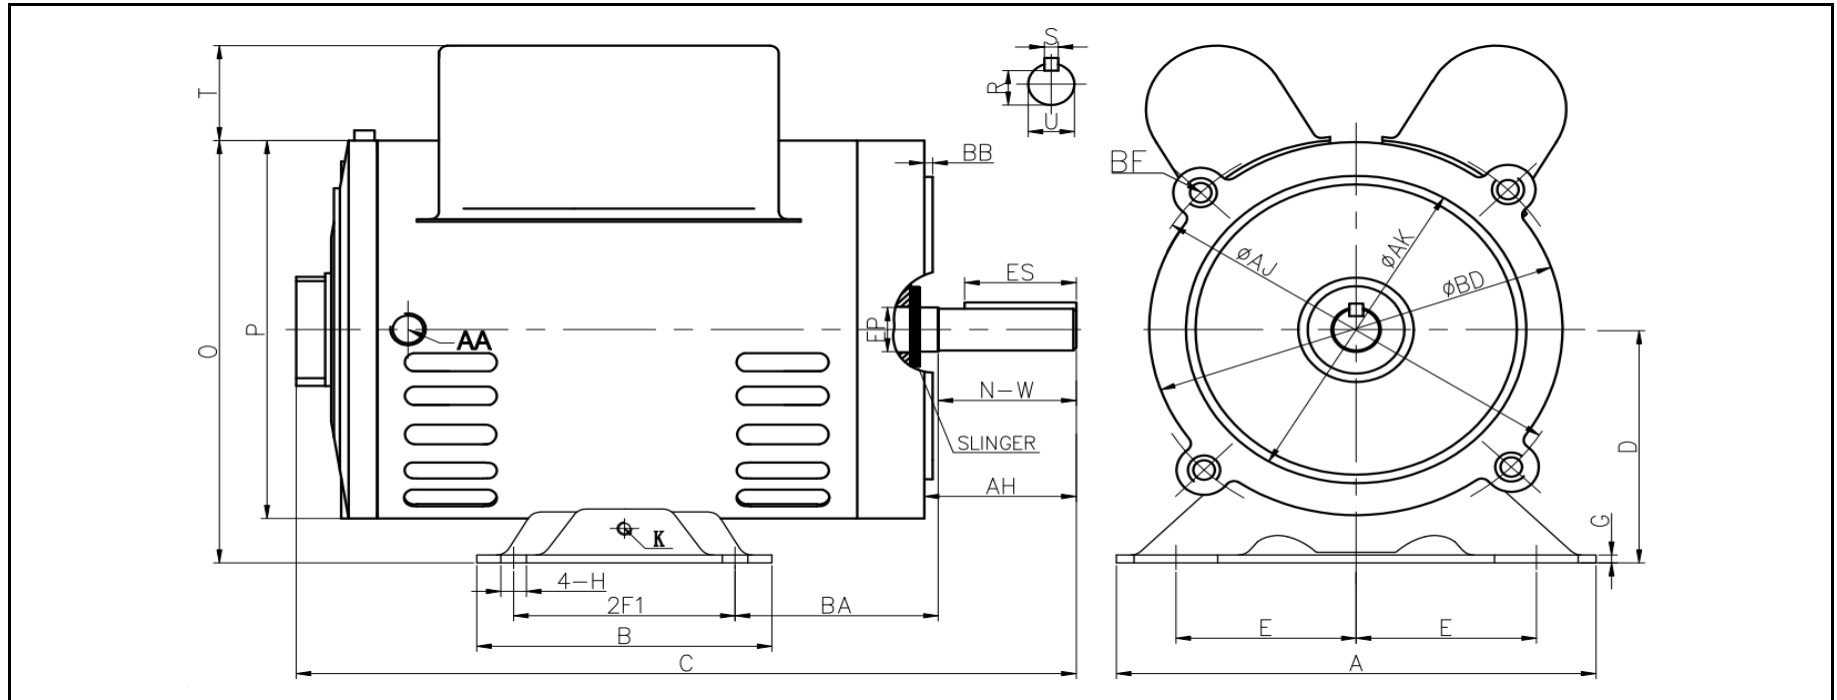

ODP Jet Pump Motor Drawing

56CB

WorldWide Electric Corporation
1 (800) 808-2131
Worldwideelectric.net

DIMENSIONS - INCHES

MOUNTING				A	B	C	D	G	P	O	T	Ground Lug K	AA
E	2F1	H	BA										
2.44	3	0.34	2.75	6.3	4	11.0	3.5	0.08	5.67	6.4	1.43	M5	1/2 NPT

SHAFT & KEY						
EP	S	ES	R	N-W	U	AH
0.66	0.188	1.41	0.517	1.88	0.625	2.06

FLANGE				
AK	BD	AJ	BF	BB
4.5	5.67	5.875	4*3/8-16 UNC	0.16