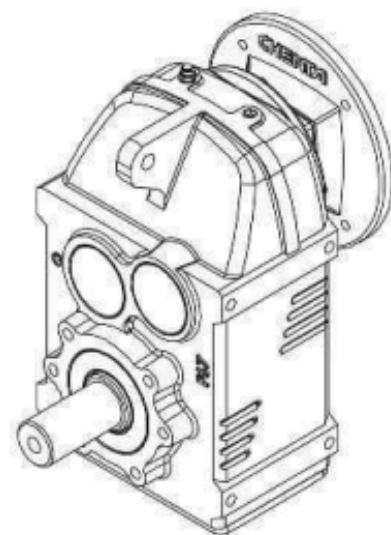

Accessory Modifications

For WorldWide Electric FHN Series Parallel Shaft Helical Speed Reducers

FHN

FMN

FNN

FSN

WorldWide Electric Corporation is a leading manufacturer of electric motors, motor controls, gear reducers, and generators. Offering fast, often same-day, shipping from seven regional US warehouses, WorldWide Electric takes pride in providing a competitive edge to our customers by responding to their requirements with urgency, technical expertise, and professionalism.