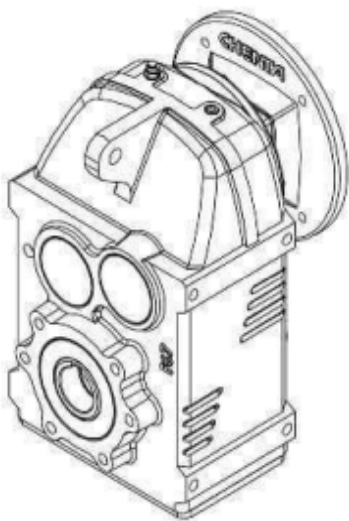

Accessory Modifications

For WorldWide Electric FHN Series Parallel Shaft Helical Speed Reducers

FHN

FMN

FNN

FSN

WorldWide Electric Corporation is a leading manufacturer of electric motors, motor controls, gear reducers, and generators. Offering fast, often same-day, shipping from seven regional US warehouses, WorldWide Electric takes pride in providing a competitive edge to our customers by responding to their requirements with urgency, technical expertise, and professionalism.