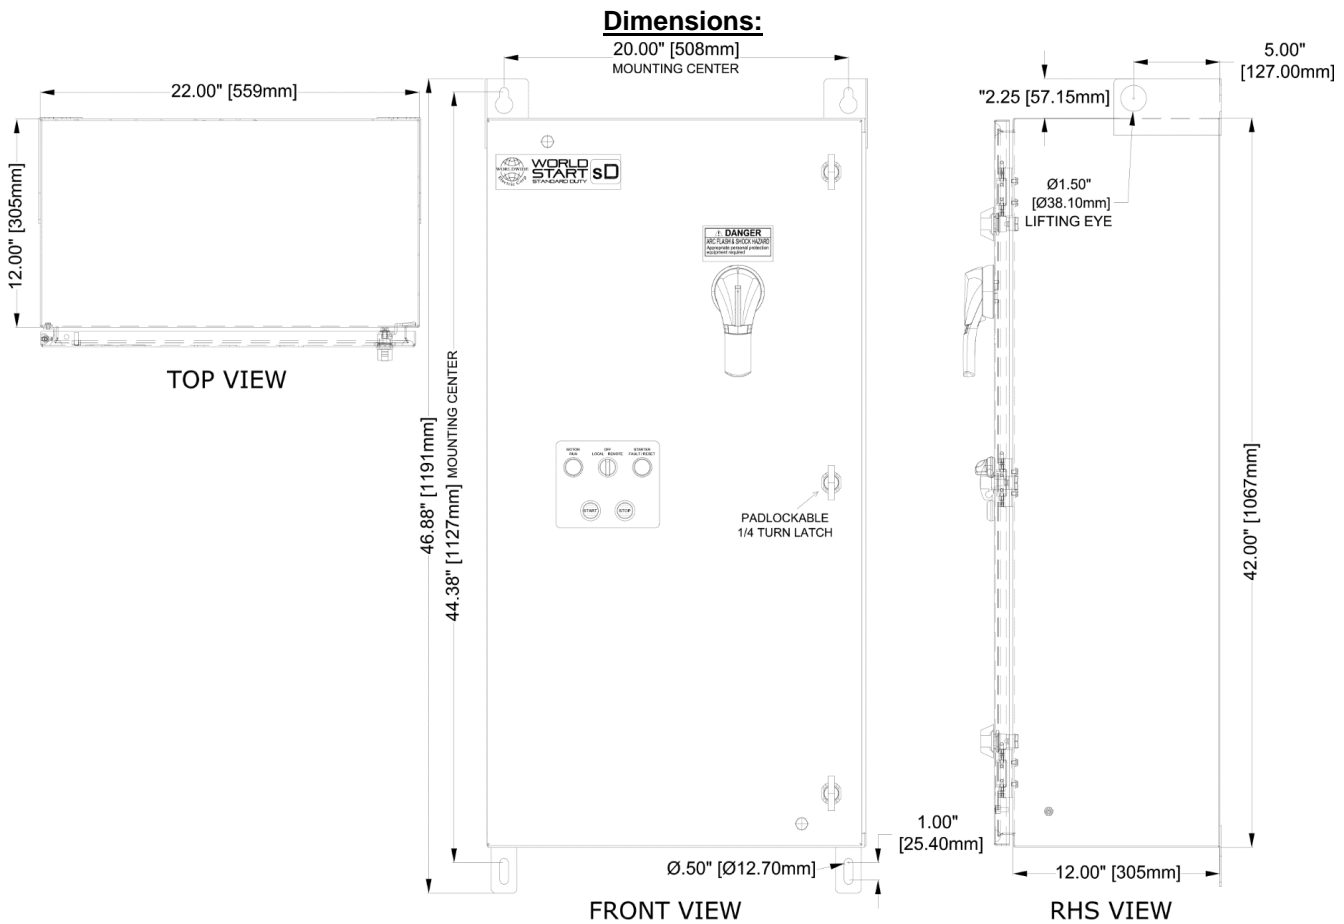

WORLDWIDE ELECTRIC CONTROL DATA SHEET
MODEL NUMBER: WSSD-125N4
WORLDSTART STANDARD DUTY SOFTSTARTER PACKAGE

Product Specifications:

- NEMA 4 Enclosure
- White Finish Inside and Outside
- 2 and 3-Wire Start Design Standard
- Motor Run Lamp
- Off / Local / Remote Switch
- Fault Lamp and Reset Pushbutton
- Start Pushbutton
- Stop Pushbutton
- Run Rated Bypass

MODEL NUMBER	WSSD-125N4	
RATED POWER	460V	125HP
	230V	60HP
MAX FULL LOAD AMPS	156 A	
INPUT VOLTAGE	230/460	
MAIN BREAKER	200 A	
OVERLOAD RATING	350% for 30 seconds	
APPROXIMATE WEIGHT	159 lbs.	
OUTSIDE DIMENSIONS	42"x22"x12"	