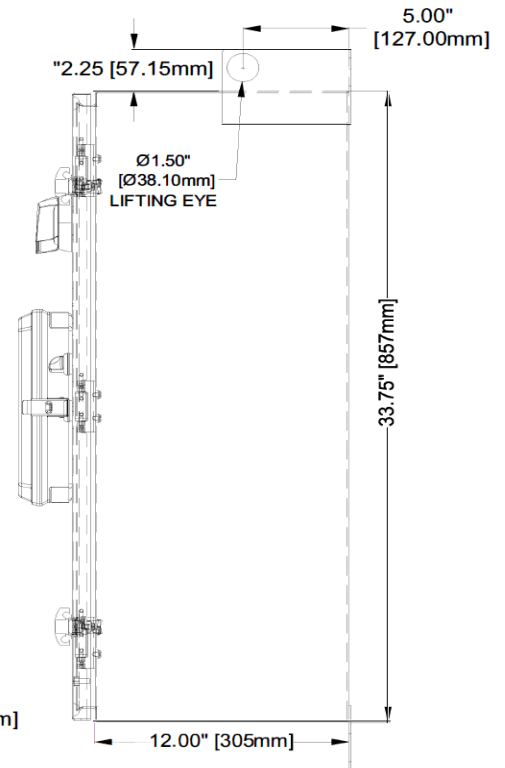

**WORLDWIDE ELECTRIC CONTROL DATA SHEET**  
**MODEL NUMBER: WSPD-060N4**  
**WORLDSTART PUMP DUTY SOFTSTARTER PACKAGE**

**Product Specifications:**

- NEMA 4 Enclosure
- White Finish Inside and Outside
- 2 and 3-Wire Start Design Standard
- Complete Keypad for Display and Programming
- Start / Stop Pushbutton
- Motor Run Lamp
- E-Stop and Lamp
- Power On Lamp
- External Interlock Lamp
- Fault Lamp and Reset Pushbutton
- Across-Line / RVSS Selector Switch
- Local-Off-Remote Selector Switch
- Eight Programmable Inputs
- Plain Language Display

MODEL NUMBER	<b>WSPD-060N4</b>	
RATED POWER	<b>460 V</b>	<b>60 HP</b>
	<b>230 V</b>	<b>25 HP</b>
MAX FULL LOAD AMPS	<b>96 A</b>	
INPUT VOLTAGE	<b>230/460 V</b>	
MAIN BREAKER	<b>125 A</b>	
OVERLOAD RATING	<b>450% for 30 seconds</b>	
APPROXIMATE WEIGHT	<b>134 lbs.</b>	
OUTSIDE DIMENSIONS	<b>33.75" x 17" x 12"</b>	

TOP VIEW

FRONT VIEW

RHS VIEW