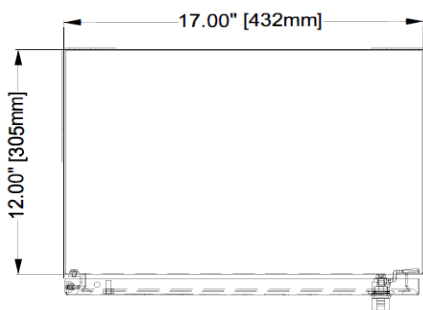

**WORLDWIDE ELECTRIC CONTROL DATA SHEET**  
**MODEL NUMBER: WSPD-060N4**  
**WORLDSTART PUMP DUTY SOFTSTARTER PACKAGE**

**Product Specifications:**

- NEMA 4 Enclosure
- White Finish Inside and Outside
- 2 and 3-Wire Start Design Standard
- Complete Keypad for Display and Programming
- Start / Stop Pushbutton
- Motor Run Lamp
- E-Stop and Lamp
- Power On Lamp
- External Interlock Lamp
- Fault Lamp and Reset Pushbutton
- Across-Line / RVSS Selector Switch
- Local-Off-Remote Selector Switch
- Eight Programmable Inputs
- Plain Language Display

MODEL NUMBER	<b>WSPD-060N4</b>	
RATED POWER	<b>460 V</b>	<b>60 HP</b>
	<b>230 V</b>	<b>25 HP</b>
MAX FULL LOAD AMPS	<b>96 A</b>	
INPUT VOLTAGE	<b>230/460 V</b>	
MAIN BREAKER	<b>125 A</b>	
OVERLOAD RATING	<b>450% for 30 seconds</b>	
APPROXIMATE WEIGHT	<b>134 lbs.</b>	
OUTSIDE DIMENSIONS	<b>33.75" x 17" x 12"</b>	

TOP VIEW

FRONT VIEW

RHS VIEW