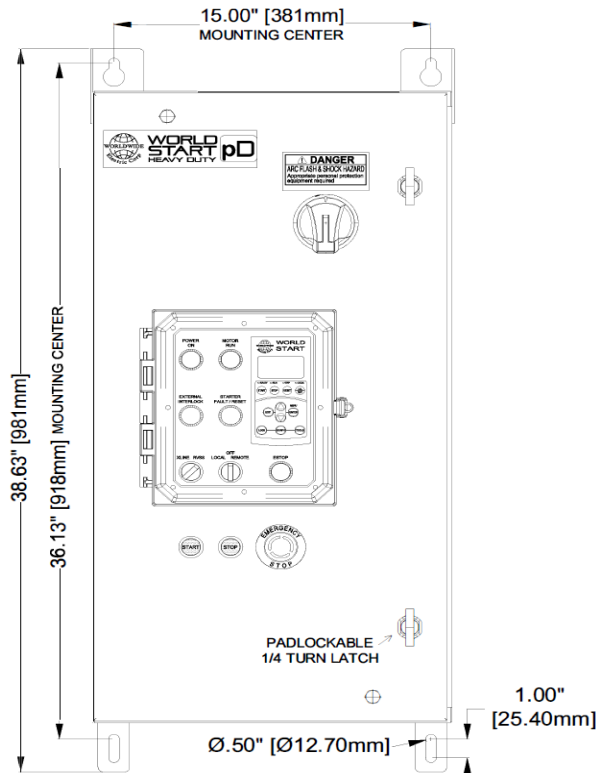

**WORLDWIDE ELECTRIC CONTROL DATA SHEET**  
**MODEL NUMBER: WSPD-060N4**  
**WORLDSTART PUMP DUTY SOFTSTARTER PACKAGE**

**Product Specifications:**

- NEMA 4 Enclosure
- White Finish Inside and Outside
- 2 and 3-Wire Start Design Standard
- Complete Keypad for Display and Programming
- Start / Stop Pushbutton
- Motor Run Lamp
- E-Stop and Lamp
- Power On Lamp
- External Interlock Lamp
- Fault Lamp and Reset Pushbutton
- Across-Line / RVSS Selector Switch
- Local-Off-Remote Selector Switch
- Eight Programmable Inputs
- Plain Language Display

MODEL NUMBER	<b>WSPD-060N4</b>	
RATED POWER	<b>460 V</b>	<b>60 HP</b>
	<b>230 V</b>	<b>25 HP</b>
MAX FULL LOAD AMPS	<b>96 A</b>	
INPUT VOLTAGE	<b>230/460 V</b>	
MAIN BREAKER	<b>125 A</b>	
OVERLOAD RATING	<b>450% for 30 seconds</b>	
APPROXIMATE WEIGHT	<b>134 lbs.</b>	
OUTSIDE DIMENSIONS	<b>33.75" x 17" x 12"</b>	

TOP VIEW

FRONT VIEW

RHS VIEW