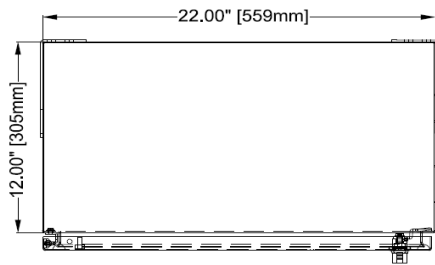

WORLDWIDE ELECTRIC CONTROL DATA SHEET
MODEL NUMBER: WSPD-125N4
WORLDSTART PUMP DUTY SOFTSTARTER PACKAGE

Product Specifications:

- NEMA 4 Enclosure
- White Finish Inside and Outside
- 2 and 3-Wire Start Design Standard
- Complete Keypad for Display and Programming
- Start / Stop Pushbutton
- Motor Run Lamp
- E-Stop and Lamp
- Power On Lamp
- External Interlock Lamp
- Fault Lamp and Reset Pushbutton
- Across-Line / RVSS Selector Switch
- Local-Off-Remote Selector Switch
- Eight Programmable Inputs
- Plain Language Display

MODEL NUMBER	WSPD-125N4	
RATED POWER	460 V	125 HP
	230 V	60 HP
MAX FULL LOAD AMPS	156 A	
INPUT VOLTAGE	230/460 V	
MAIN BREAKER	200 A	
OVERLOAD RATING	450% for 30 seconds	
APPROXIMATE WEIGHT	159 lbs.	
OUTSIDE DIMENSIONS	42" x 22" x 12"	