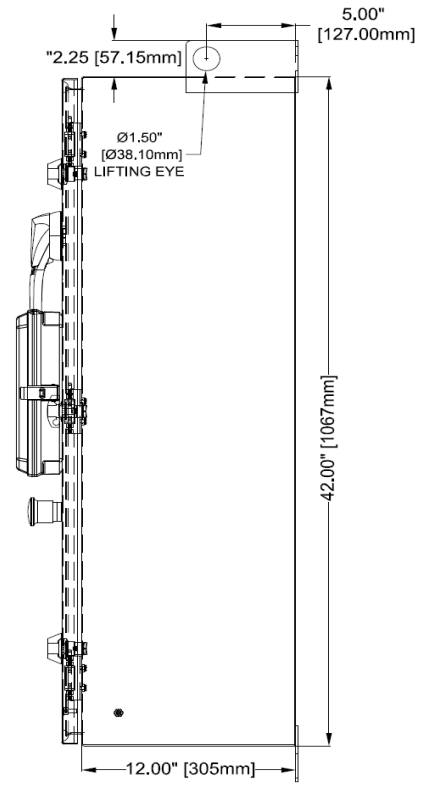

RHS VIEW

REVISED 5/1/19