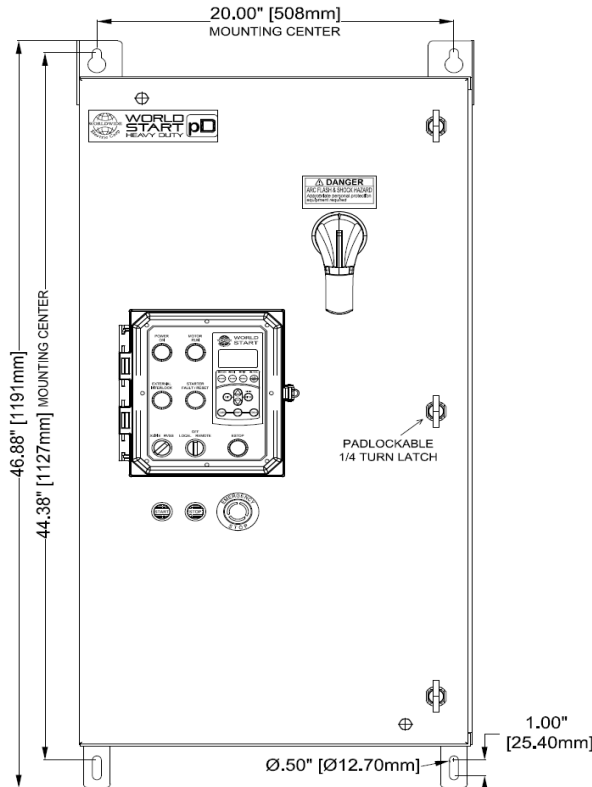

WORLDWIDE ELECTRIC CONTROL DATA SHEET
MODEL NUMBER: WSPD-125N4
WORLDSTART PUMP DUTY SOFTSTARTER PACKAGE

Product Specifications:

- NEMA 4 Enclosure
- White Finish Inside and Outside
- 2 and 3-Wire Start Design Standard
- Complete Keypad for Display and Programming
- Start / Stop Pushbutton
- Motor Run Lamp
- E-Stop and Lamp
- Power On Lamp
- External Interlock Lamp
- Fault Lamp and Reset Pushbutton
- Across-Line / RVSS Selector Switch
- Local-Off-Remote Selector Switch
- Eight Programmable Inputs
- Plain Language Display

MODEL NUMBER	WSPD-125N4	
RATED POWER	460 V	125 HP
	230 V	60 HP
MAX FULL LOAD AMPS	156 A	
INPUT VOLTAGE	230/460 V	
MAIN BREAKER	200 A	
OVERLOAD RATING	450% for 30 seconds	
APPROXIMATE WEIGHT	159 lbs.	
OUTSIDE DIMENSIONS	42" x 22" x 12"	

FRONT VIEW

REVISED 5/1/19