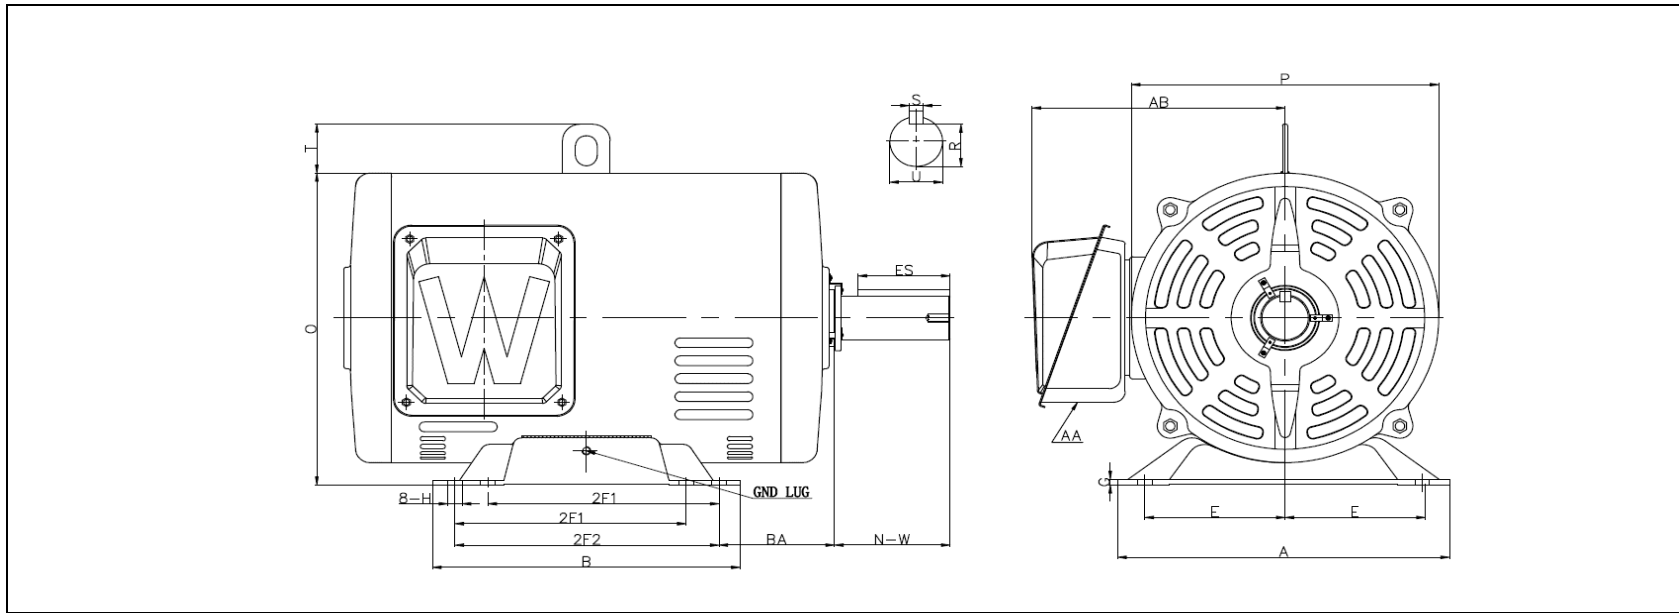

MOTOR DRAWING

Premium Efficiency Motor: **ODP-324/6T-GR**

WorldWide Electric Corporation

1 (800) 808-2131

Worldwideelectric.net

DIMENSION - INCHES

MOUNTING					A	B	C	D	G	P	O	T	AB
E	2F1	2F2	H	BA									
6.25	10.5	12	0.66	5.25	15.08	14	27.8	8	0.275	14	15	2.36	13.1

SHAFT & KEY				
S	ES	R	N-W	U
0.5	3.91	1.845	5.25	2.125

T-BOX	GND LUG
AA	
2.5	M8*P1.25