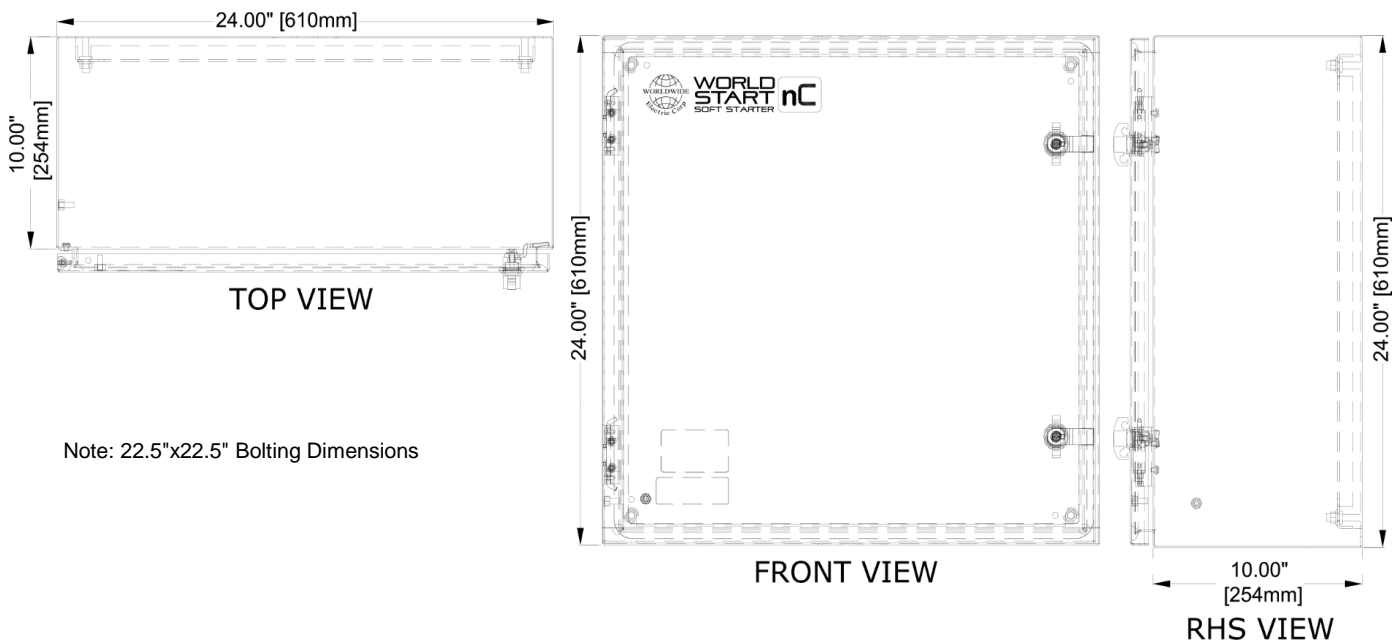

**WORLD
START**
NON-COMBINATION

WORLDWIDE ELECTRIC CONTROL DATA SHEET
MODEL NUMBER: WSNC-040N4
WORLDSTART NON-COMBINATION SOFTSTARTER PACKAGE

Product Specifications:

- Enclosure rated NEMA 4/12
- White powder coat finish interior/exterior
- 480/230/120,150VA control power transformer
- CPT line and load UL489 protected
- 120V buss for customer use
- Ample grounding
- Programmable overload protection
- Integral bypass contactor
- Built, wired and tested per UL508A and NEC code

| MODEL NUMBER | WSNC-040N4 | |
|--------------------|----------------------------|-------------|
| RATED POWER | 460V | 40HP |
| | 230V | 20HP |
| MAX FULL LOAD AMPS | 59 A | |
| INPUT VOLTAGE | 230/460 | |
| OVERLOAD RATING | 350% for 30 seconds | |
| APPROXIMATE WEIGHT | 98 lbs. | |
| OUTSIDE DIMENSIONS | 24"x24"x10" | |

Dimensions:

Note: 22.5"x22.5" Bolting Dimensions