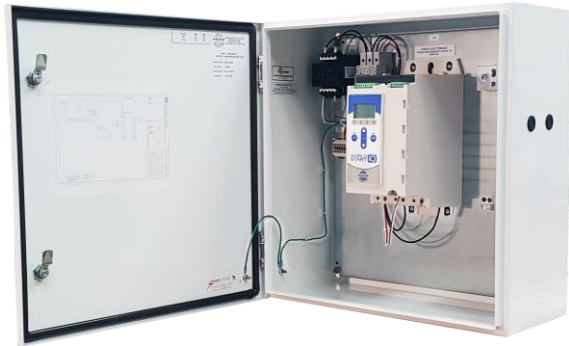

**WORLD
START**
NON-COMBINATION

WORLDWIDE ELECTRIC CONTROL DATA SHEET
MODEL NUMBER: WSNC-040N4
WORLDSTART NON-COMBINATION SOFTSTARTER PACKAGE

Product Specifications:

- Enclosure rated NEMA 4/12
- White powder coat finish interior/exterior
- 480/230/120,150VA control power transformer
- CPT line and load UL489 protected
- 120V buss for customer use
- Ample grounding
- Programmable overload protection
- Integral bypass contactor
- Built, wired and tested per UL508A and NEC code

| MODEL NUMBER | WSNC-040N4 | |
|--------------------|----------------------------|-------------|
| RATED POWER | 460V | 40HP |
| | 230V | 20HP |
| MAX FULL LOAD AMPS | 59 A | |
| INPUT VOLTAGE | 230/460 | |
| OVERLOAD RATING | 350% for 30 seconds | |
| APPROXIMATE WEIGHT | 98 lbs. | |
| OUTSIDE DIMENSIONS | 24"x24"x10" | |

Dimensions:

Note: 22.5"x22.5" Bolting Dimensions