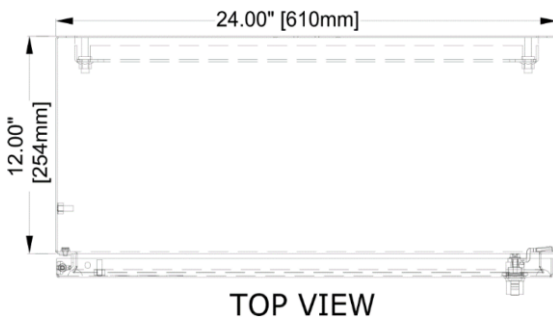

WORLD START
NON-COMBINATION **nC**

WORLDWIDE ELECTRIC CONTROL DATA SHEET
MODEL NUMBER: WSNC-125N4
WORLDSTART NON-COMBINATION SOFTSTARTER PACKAGE

Product Specifications:

- Enclosure rated NEMA 4/12
- White powder coat finish interior/exterior
- 480/230/120, 150VA control power transformer
- CPT line and load UL489 protected
- 120V buss for customer use
- Ample grounding
- Programmable overload protection
- Integral bypass contactor
- Built, wired and tested per UL508A and NEC code

MODEL NUMBER	WSNC-125N4	
RATED POWER	460V	125HP
	230V	60HP
MAX FULL LOAD AMPS	156 A	
INPUT VOLTAGE	230/460	
OVERLOAD RATING	350% for 30 seconds	
APPROXIMATE WEIGHT	146 lbs.	
OUTSIDE DIMENSIONS	36" x 24" x 12"	

Dimensions:

Note: 34.5"x22.5" Bolting Dimensions