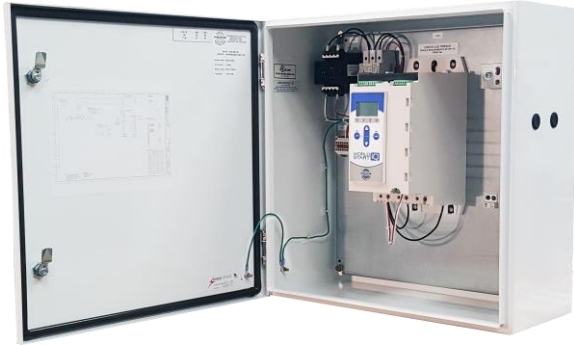

WORLD START
NON-COMBINATION **nC**

WORLDWIDE ELECTRIC CONTROL DATA SHEET
MODEL NUMBER: WSNC-125N4
WORLDSTART NON-COMBINATION SOFTSTARTER PACKAGE

Product Specifications:

- Enclosure rated NEMA 4/12
- White powder coat finish interior/exterior
- 480/230/120, 150VA control power transformer
- CPT line and load UL489 protected
- 120V buss for customer use
- Ample grounding
- Programmable overload protection
- Integral bypass contactor
- Built, wired and tested per UL508A and NEC code

MODEL NUMBER	WSNC-125N4	
RATED POWER	460V	125HP
	230V	60HP
MAX FULL LOAD AMPS	156 A	
INPUT VOLTAGE	230/460	
OVERLOAD RATING	350% for 30 seconds	
APPROXIMATE WEIGHT	146 lbs.	
OUTSIDE DIMENSIONS	36" x 24" x 12"	

Dimensions:

Note: 34.5"x22.5" Bolting Dimensions