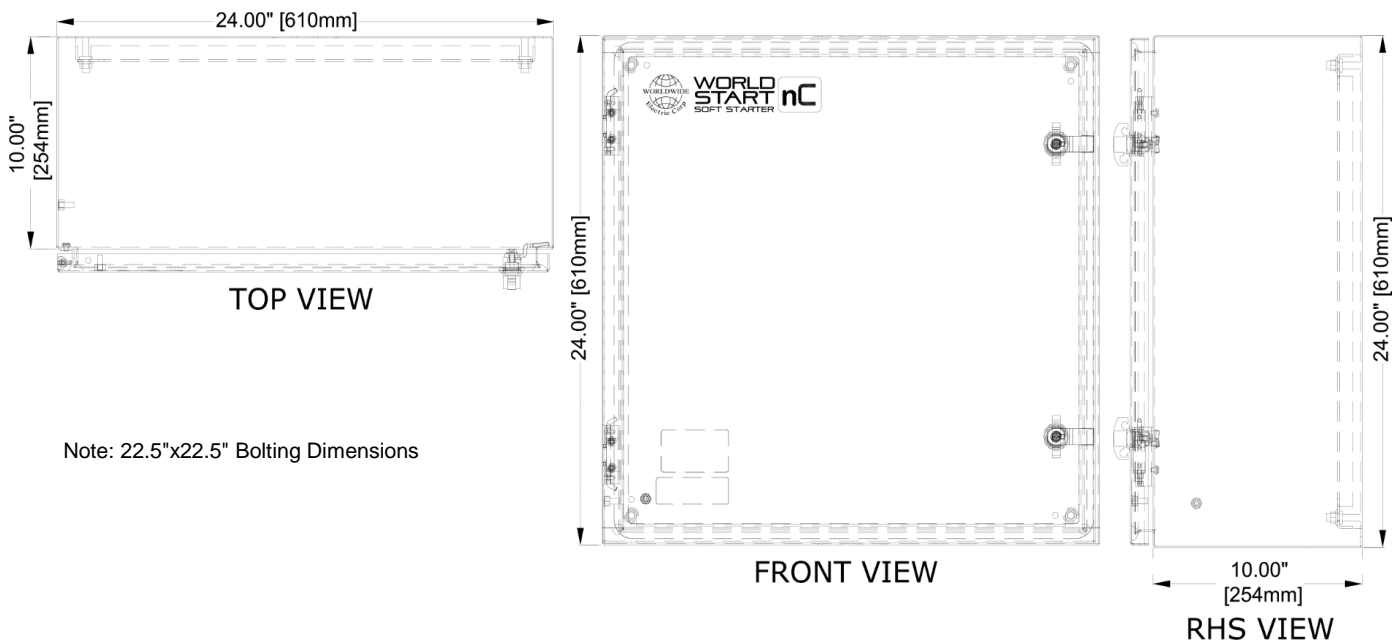

**WORLD
START**
NON-COMBINATION

WORLDWIDE ELECTRIC CONTROL DATA SHEET
MODEL NUMBER: WSNC-060N4
WORLDSTART NON-COMBINATION SOFTSTARTER PACKAGE

Product Specifications:

- Enclosure rated NEMA 4/12
- White powder coat finish interior/exterior
- 480/230/120,150VA control power transformer
- CPT line and load UL489 protected
- 120V buss for customer use
- Ample grounding
- Programmable overload protection
- Integral bypass contactor
- Built, wired and tested per UL508A and NEC code

MODEL NUMBER	WSNC-060N4	
RATED POWER	460V	60HP
	230V	30HP
MAX FULL LOAD AMPS	81 A	
INPUT VOLTAGE	230/460	
OVERLOAD RATING	350% for 30 seconds	
APPROXIMATE WEIGHT	98 lbs.	
OUTSIDE DIMENSIONS	24"x24"x10"	

Dimensions:

Note: 22.5"x22.5" Bolting Dimensions