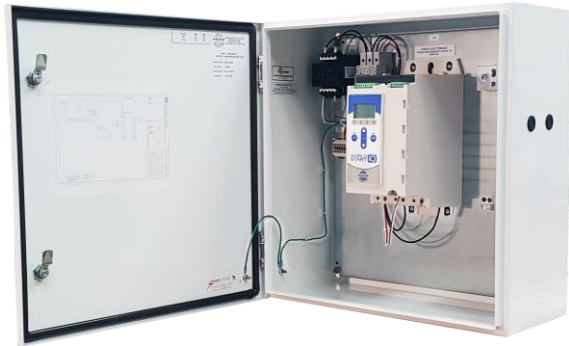

**WORLD
START**
NON-COMBINATION

WORLDWIDE ELECTRIC CONTROL DATA SHEET
MODEL NUMBER: WSNC-060N4
WORLDSTART NON-COMBINATION SOFTSTARTER PACKAGE

Product Specifications:

- Enclosure rated NEMA 4/12
- White powder coat finish interior/exterior
- 480/230/120,150VA control power transformer
- CPT line and load UL489 protected
- 120V buss for customer use
- Ample grounding
- Programmable overload protection
- Integral bypass contactor
- Built, wired and tested per UL508A and NEC code

MODEL NUMBER	WSNC-060N4	
RATED POWER	460V	60HP
	230V	30HP
MAX FULL LOAD AMPS	81 A	
INPUT VOLTAGE	230/460	
OVERLOAD RATING	350% for 30 seconds	
APPROXIMATE WEIGHT	98 lbs.	
OUTSIDE DIMENSIONS	24"x24"x10"	

Dimensions:

Note: 22.5"x22.5" Bolting Dimensions