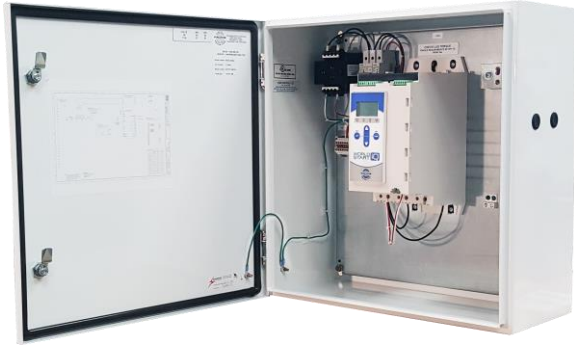

WORLD START
NON-COMBINATION **nC**

WORLDWIDE ELECTRIC CONTROL DATA SHEET
MODEL NUMBER: WSNC-075N4
WORLDSTART NON-COMBINATION SOFTSTARTER PACKAGE

Product Specifications:

- Enclosure rated NEMA 4/12
- White powder coat finish interior/exterior
- 480/230/120, 150VA control power transformer
- CPT line and load UL489 protected
- 120V buss for customer use
- Ample grounding
- Programmable overload protection
- Integral bypass contactor
- Built, wired and tested per UL508A and NEC code

MODEL NUMBER	WSNC-075N4	
RATED POWER	460V	75HP
	230V	40HP
MAX FULL LOAD AMPS	124 A	
INPUT VOLTAGE	230/460	
OVERLOAD RATING	350% for 30 seconds	
APPROXIMATE WEIGHT	146 lbs.	
OUTSIDE DIMENSIONS	36" x 24" x 12"	

Dimensions:

Note: 34.5"x22.5" Bolting Dimensions