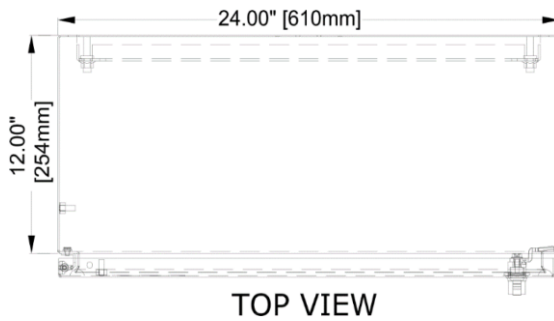

WORLD START
NON-COMBINATION **nC**

WORLDWIDE ELECTRIC CONTROL DATA SHEET
MODEL NUMBER: WSNC-075N4
WORLDSTART NON-COMBINATION SOFTSTARTER PACKAGE

Product Specifications:

- Enclosure rated NEMA 4/12
- White powder coat finish interior/exterior
- 480/230/120, 150VA control power transformer
- CPT line and load UL489 protected
- 120V buss for customer use
- Ample grounding
- Programmable overload protection
- Integral bypass contactor
- Built, wired and tested per UL508A and NEC code

MODEL NUMBER	WSNC-075N4	
RATED POWER	460V	75HP
	230V	40HP
MAX FULL LOAD AMPS	124 A	
INPUT VOLTAGE	230/460	
OVERLOAD RATING	350% for 30 seconds	
APPROXIMATE WEIGHT	146 lbs.	
OUTSIDE DIMENSIONS	36" x 24" x 12"	

Dimensions:

Note: 34.5"x22.5" Bolting Dimensions