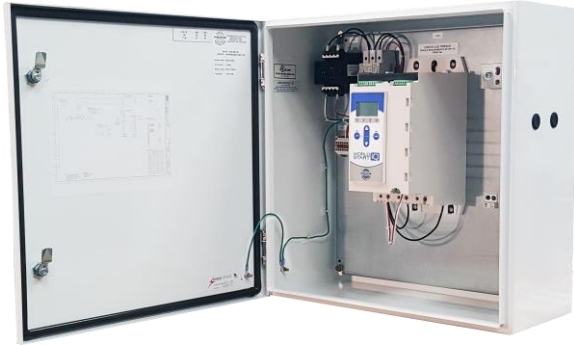

WORLD START
NON-COMBINATION **nC**

WORLDWIDE ELECTRIC CONTROL DATA SHEET
MODEL NUMBER: WSNC-150N4
WORLDSTART NON-COMBINATION SOFTSTARTER PACKAGE

Product Specifications:

- Enclosure rated NEMA 4/12
- White powder coat finish interior/exterior
- 480/230/120, 150VA control power transformer
- CPT line and load UL489 protected
- 120V buss for customer use
- Ample grounding
- Programmable overload protection
- Integral bypass contactor
- Built, wired and tested per UL508A and NEC code

MODEL NUMBER	WSNC-150N4	
RATED POWER	460V	150HP
	230V	75HP
MAX FULL LOAD AMPS	195 A	
INPUT VOLTAGE	230/460	
OVERLOAD RATING	350% for 30 seconds	
APPROXIMATE WEIGHT	146 lbs.	
OUTSIDE DIMENSIONS	36" x 24" x 12"	

Dimensions:

Note: 34.5"x22.5" Bolting Dimensions