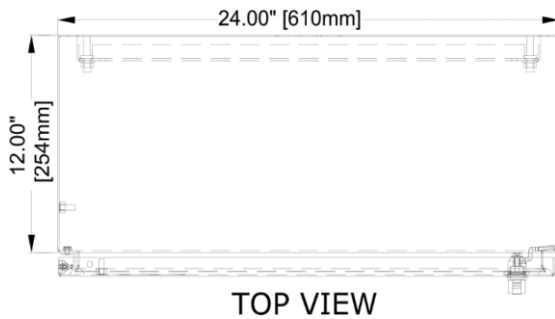

WORLD START
NON-COMBINATION **nC**

WORLDWIDE ELECTRIC CONTROL DATA SHEET
MODEL NUMBER: WSNC-150N4
WORLDSTART NON-COMBINATION SOFTSTARTER PACKAGE

Product Specifications:

- Enclosure rated NEMA 4/12
- White powder coat finish interior/exterior
- 480/230/120, 150VA control power transformer
- CPT line and load UL489 protected
- 120V buss for customer use
- Ample grounding
- Programmable overload protection
- Integral bypass contactor
- Built, wired and tested per UL508A and NEC code

MODEL NUMBER	WSNC-150N4	
RATED POWER	460V	150HP
	230V	75HP
MAX FULL LOAD AMPS	195 A	
INPUT VOLTAGE	230/460	
OVERLOAD RATING	350% for 30 seconds	
APPROXIMATE WEIGHT	146 lbs.	
OUTSIDE DIMENSIONS	36" x 24" x 12"	

Dimensions:

Note: 34.5"x22.5" Bolting Dimensions