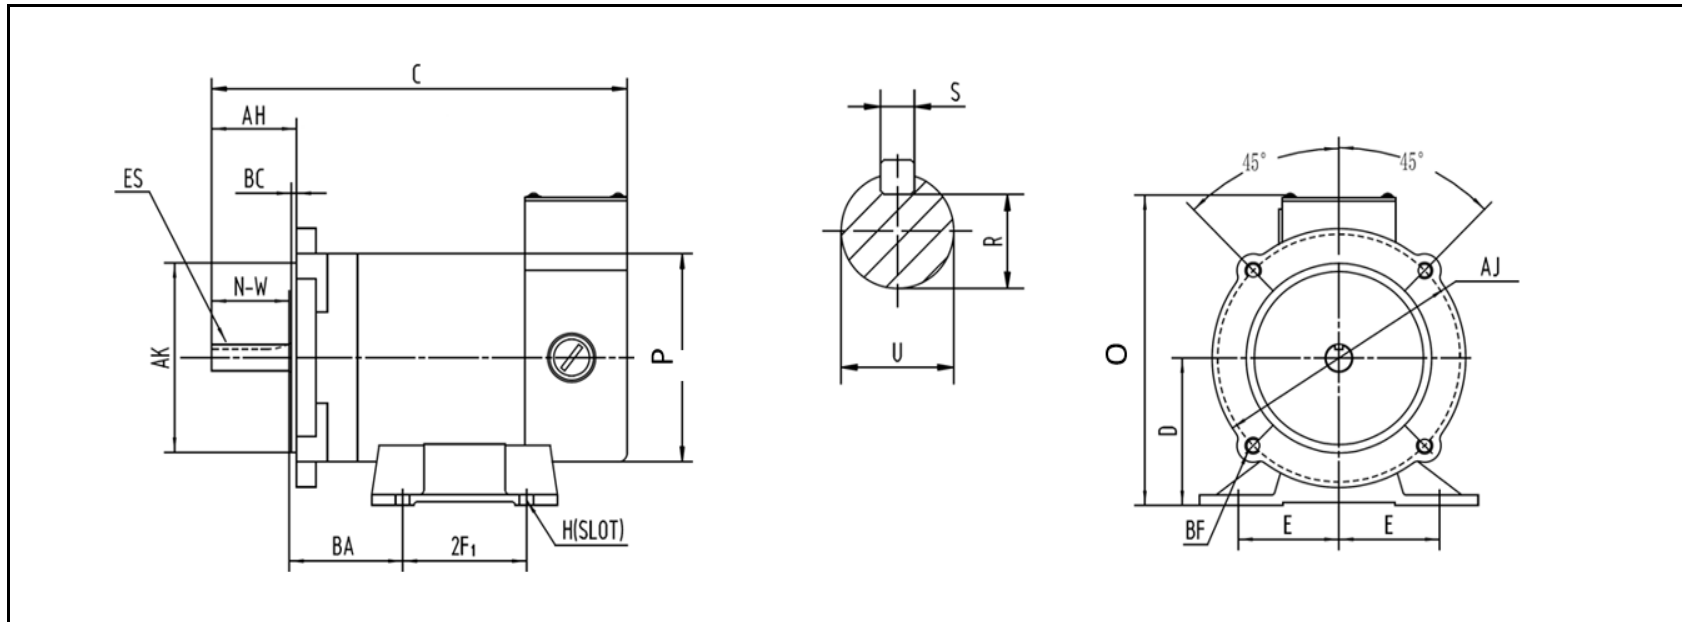

## MOTOR INFORMATION

HP	1/2
RPM	1800
Poles	4
Armature Voltage	12V
Frame Size	56C
Enclosure	TENV
Degree of Protection	IP54
Armature Full Load Amps	40
Full Load Torque	1.46 lb.ft.
Form Factor	1.00
Service Factor	1.00
Insulation Class	F
Max Ambient Temperature	40°C
Base Type	C-Face with Removable Base
Duty Cycle	Continuous
Shaft	KEYED
DE Bearing	6203
ODE Bearing	6203
Mounting	F3
Rotation	Bi-Directional
Wire Type	Loose Wire
Wire Housing	Junction Box
Approximate Weight	22 lbs.
Full Load Efficiency	78.0 %
Standard	CSA-US

## DIMENSION - INCHES

MOUNTING				C	D	O	P
E	2F1	H	BA				
2.44	3	0.34	2.75	10.94	3.5	7.63	4.94

SHAFT & KEY				
S	ES	R	N-W	U
0.188	1.41	0.517	1.88	0.625

FLANGE				
AK	AJ	BF	AH	BC
4.5	5.875	4*3/8-16	2.06	0.12