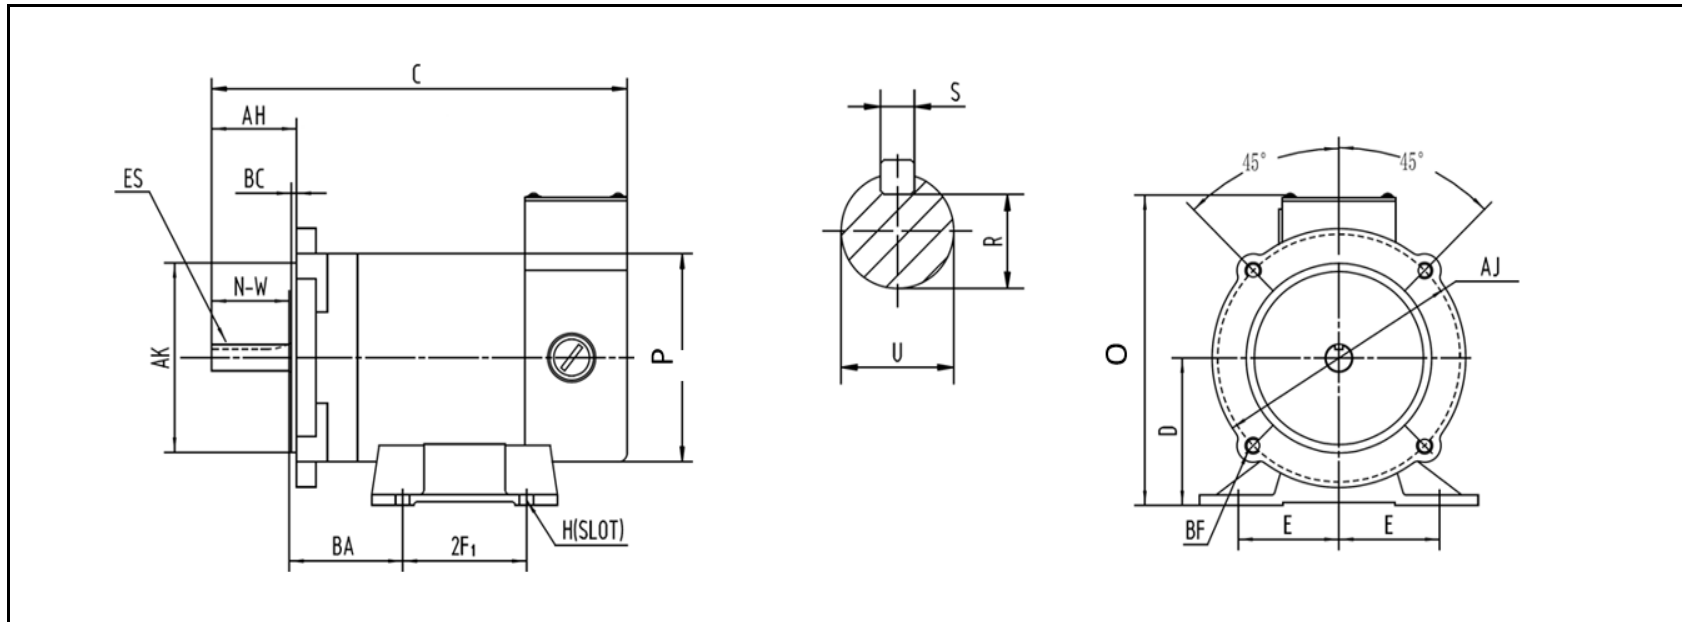

Customer:

MOTOR INFORMATION

HP	1/3
RPM	1800
Poles	4
Armature Voltage	24V
Frame Size	56C
Enclosure	TENV
Degree of Protection	IP54
Armature Full Load Amps	13.2
Full Load Torque	0.97 lb.ft.
Form Factor	1.00
Service Factor	1.00
Insulation Class	F
Max Ambient Temperature	40°C
Base Type	C-Face with Removable Base
Duty Cycle	Continuous
Shaft	KEYED
DE Bearing	6203
ODE Bearing	6203
Mounting	F3
Rotation	Bi-Directional
Wire Type	Loose Wire
Wire Housing	Junction Box
Approximate Weight	19 lbs.
Full Load Efficiency	78.0 %
Standard	CSA-US

MOTOR DRAWING

Premium Efficiency Motor: **WPMDC13-18-24V-56CB**

WorldWide Electric Corporation

1 (800) 808-2131

Worldwideelectric.net

DIMENSION - INCHES

MOUNTING				C	D	O	P
E	2F1	H	BA				
2.44	3	0.34	2.75	10.94	3.5	7.63	4.94