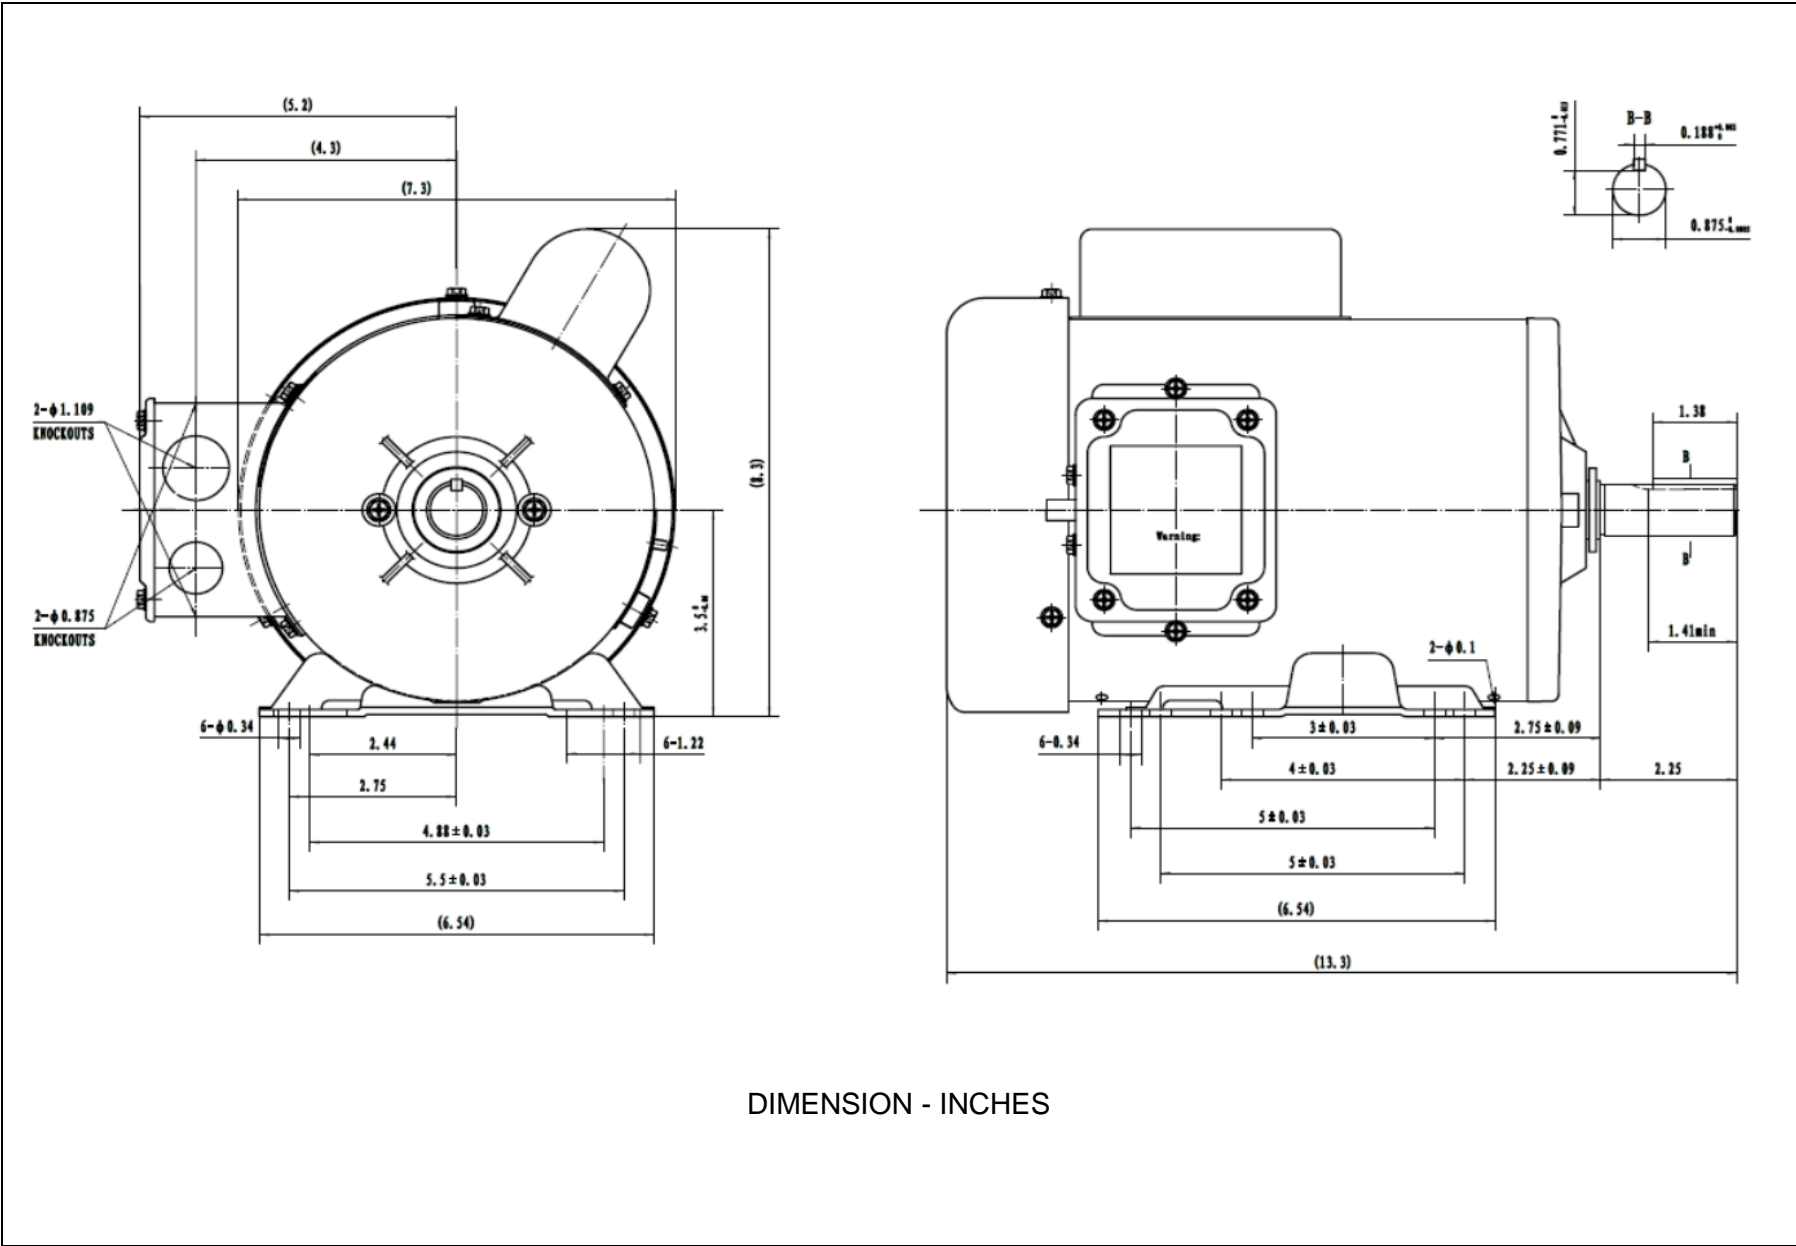

MOTOR DRAWING

Premium Efficiency Motor: NT1-18-2/4-145T

WorldWide Electric Corporation
 1 (800) 808-2131
 Worldwideelectric.net

DIMENSION - INCHES