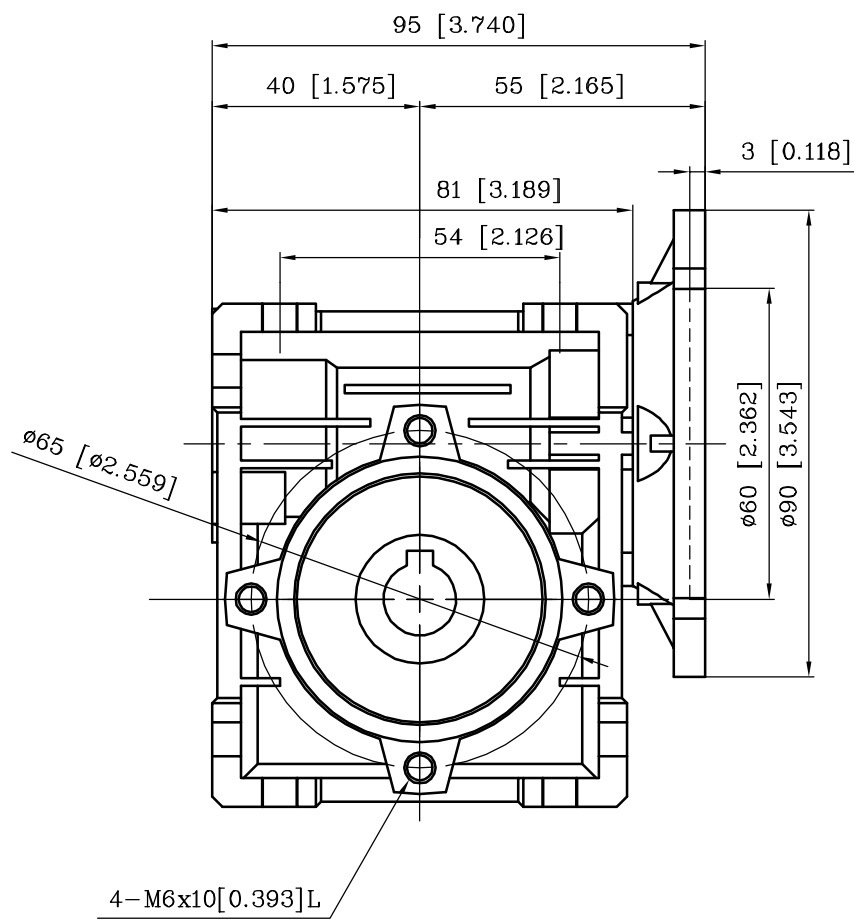

1 2 3 4 5 6 7 8 9

A

B

C

D

E

F

OUTPUT BORE

INPUT BORE

WORLDWIDE

	NAME	DATE	TITLE : CALM30-63B14		
DWN.	CHUN-YA	2023.01.31	DWG. NO : CALM30-63B14		
DESN.			PROJECTION	3RD. ANGLE	E-mail: /
APPR.			SCALE	1:1.5	REV: /