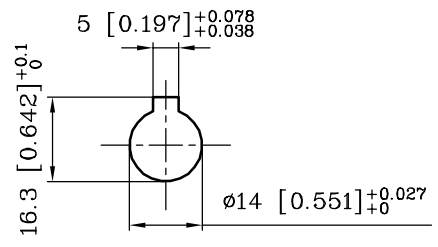

1 2 3 4 5 6 7 8 9

A

B

C

D

E

F

OUTPUT BORE

INPUT BORE

WORLDWIDE

	NAME	DATE	TITLE : CALM30-63B14		
DWN.	CHUN-YA	2023.01.31	DWG. NO : CALM30-63B14		
DESN.			PROJECTION	3RD. ANGLE	E-mail: /
APPR.			SCALE	1:1.5	REV: /