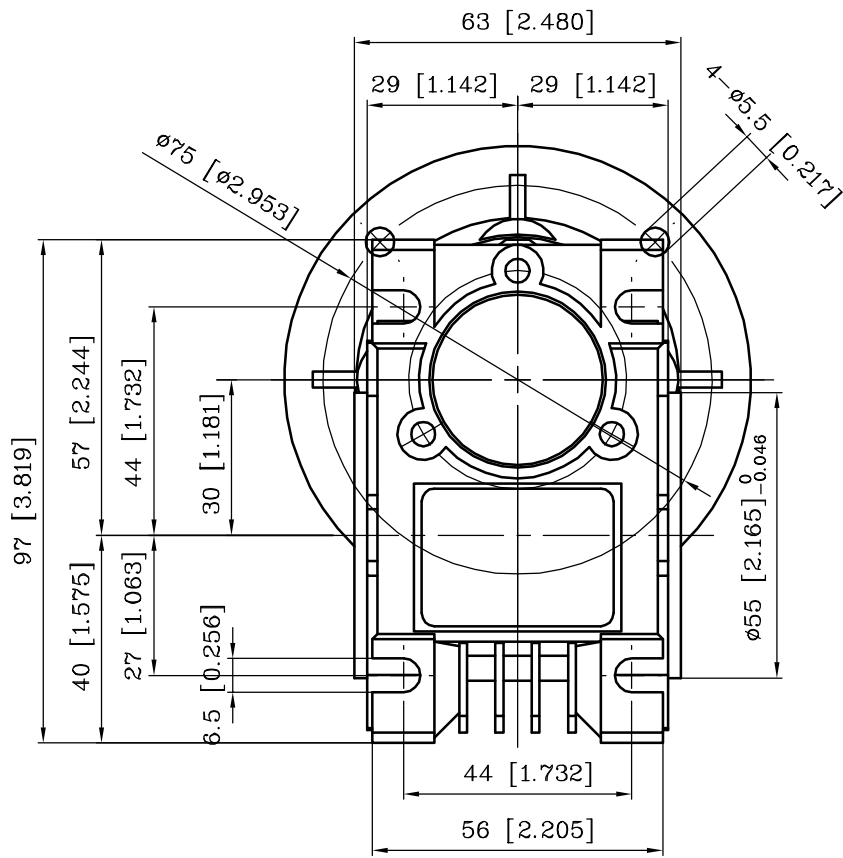

1 2 3 4 5 6 7 8 9

A

B

C

D

E

F

OUTPUT BORE

INPUT BORE

WORLDWIDE

	NAME	DATE	TITLE : CALM30-63B14		
DWN.	CHUN-YA	2023.01.31	DWG. NO : CALM30-63B14		
DESN.			PROJECTION	3RD. ANGLE	E-mail: /
APPR.			SCALE	1:1.5	REV: /