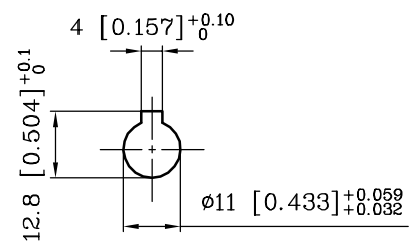

1 2 3 4 5 6 7 8 9

A

B

C

D

E

F

OUTPUT BORE

INPUT BORE

WORLDWIDE

	NAME	DATE	TITLE : CALM30-63B14		
DWN.	CHUN-YA	2023.01.31	DWG. NO : CALM30-63B14		
DESN.			PROJECTION	3RD. ANGLE	E-mail: /
APPR.			SCALE	1:1.5	REV: /