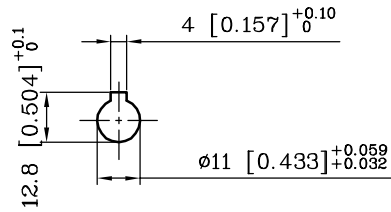

1 2 3 4 5 6 7 8 9

A

B

C

D

E

F

OUTPUT BORE

INPUT BORE

WORLDWIDE				
	NAME	DATE	TITLE : CALM40-63B14	
DWN.	CHUN-YA	2023.01.31	DWG. NO : CALM40-63B14	
DESN.			PROJECTION	3RD. ANGLE
APPR.			SCALE	1:2
			E-mail:	REV: /