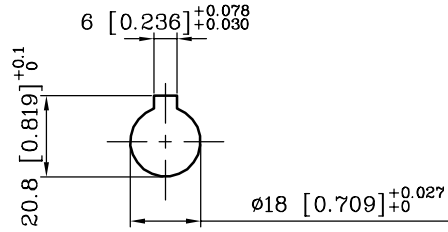

1 2 3 4 5 6 7 8 9

A

B

C

D

E

F

OUTPUT BORE

INPUT BORE

WORLDWIDE				
	NAME	DATE	TITLE : CALM40-63B14	
DWN.	CHUN-YA	2023.01.31	DWG. NO : CALM40-63B14	
DESN.			PROJECTION	3RD. ANGLE
APPR.			SCALE	1:2
			E-mail:	REV: /