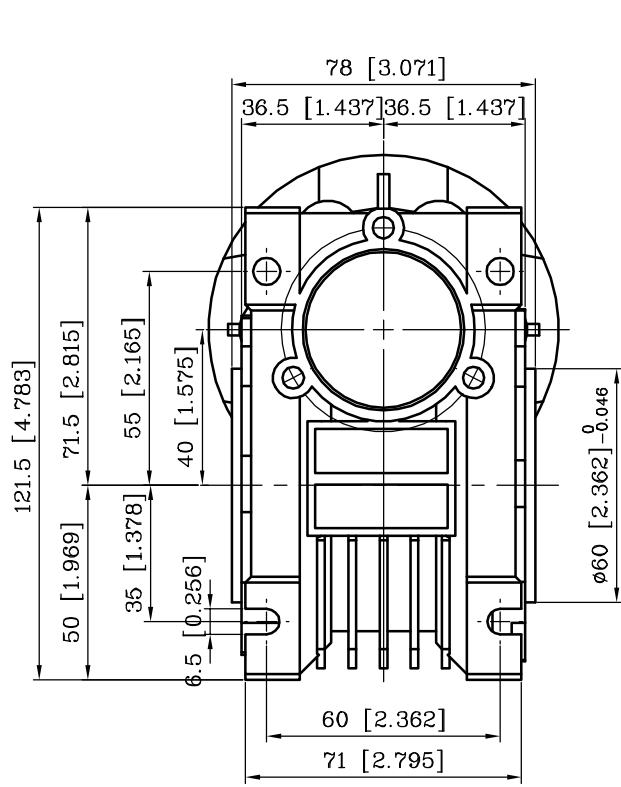

1 2 3 4 5 6 7 8 9

A

B

C

D

E

F

OUTPUT BORE

INPUT BORE

WORLDWIDE				
	NAME	DATE	TITLE : CALM40-63B14	
DWN.	CHUN-YA	2023.01.31	DWG. NO : CALM40-63B14	
DESN.			PROJECTION	3RD. ANGLE
APPR.			SCALE	1:2
			E-mail:	REV: /