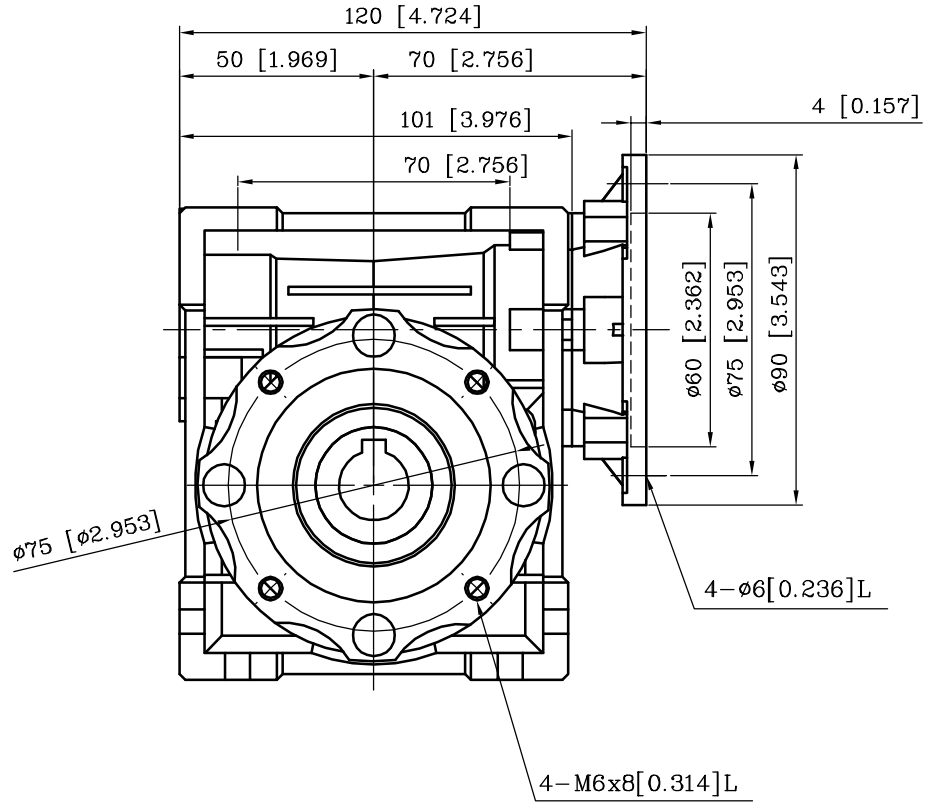

1 2 3 4 5 6 7 8 9

A

B

C

D

E

F

OUTPUT BORE

INPUT BORE

WORLDWIDE				
	NAME	DATE	TITLE : CALM40-63B14	
DWN.	CHUN-YA	2023.01.31	DWG. NO : CALM40-63B14	
DESN.			PROJECTION	3RD. ANGLE
APPR.			SCALE	1:2
			E-mail:	REV: /