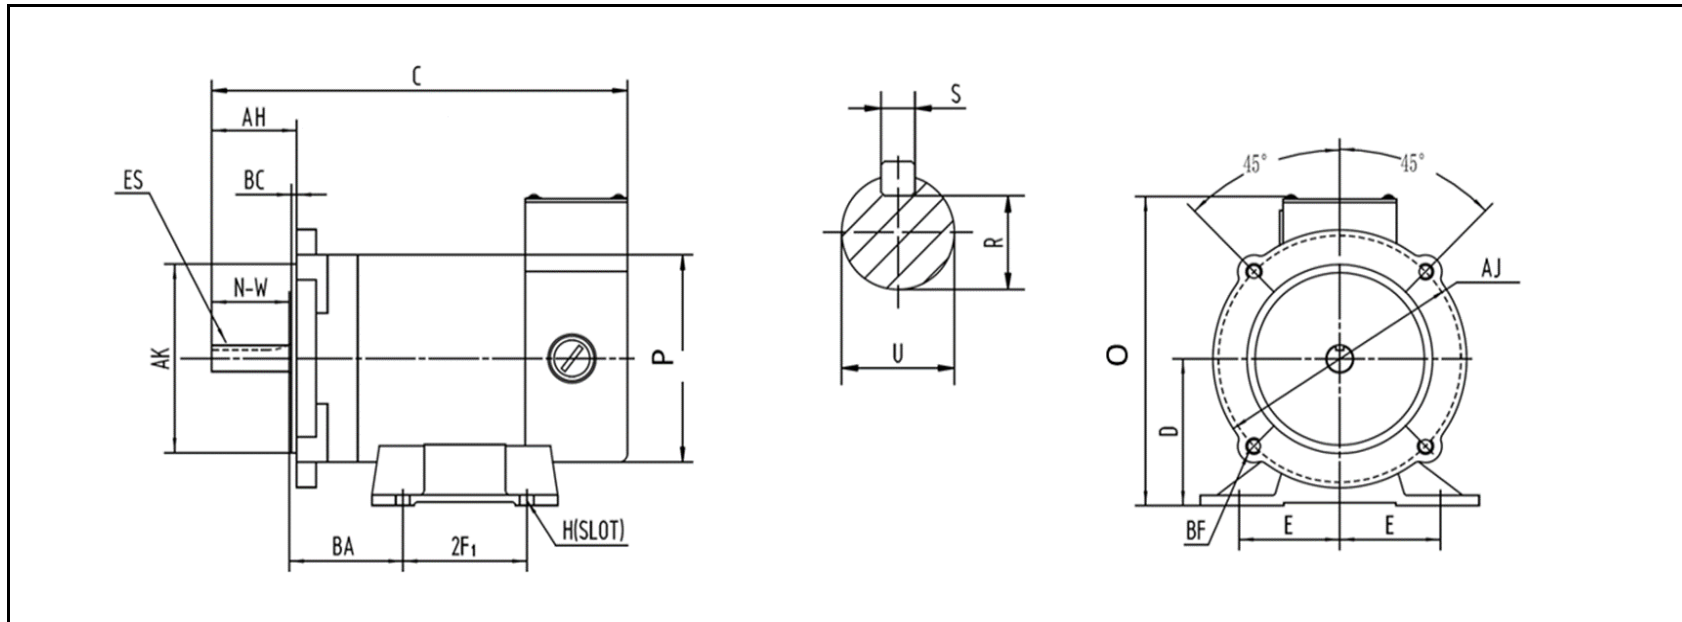

Customer:

MOTOR INFORMATION

HP	1/2
RPM	1800
Poles	4
Armature Voltage	180V
Frame Size	56C
Enclosure	TENV
Degree of Protection	IP54
Armature Full Load Amps	2.6
Full Load Torque	1.46 lb.ft.
Form Factor	1.00
Service Factor	1.00
Insulation Class	F
Max Ambient Temperature	40°C
Base Type	C-Face with Removable Base
Duty Cycle	Continuous
Shaft	KEYED
DE Bearing	6203
ODE Bearing	6203
Mounting	F3
Rotation	Bi-Directional
Wire Type	Loose Wire
Wire Housing	Junction Box
Approximate Weight	22 lbs.
Full Load Efficiency	82.0 %
Standard	CSA-US

MOTOR DRAWING

Premium Efficiency Motor: **WPMDC12-18-180V-56CB**

WorldWide Electric Corporation

1 (800) 808-2131

Worldwideelectric.net

DIMENSION - INCHES

MOUNTING				C	D	O	P
E	2F1	H	BA				
2.44	3	0.34	2.75	10.94	3.5	7.63	4.94