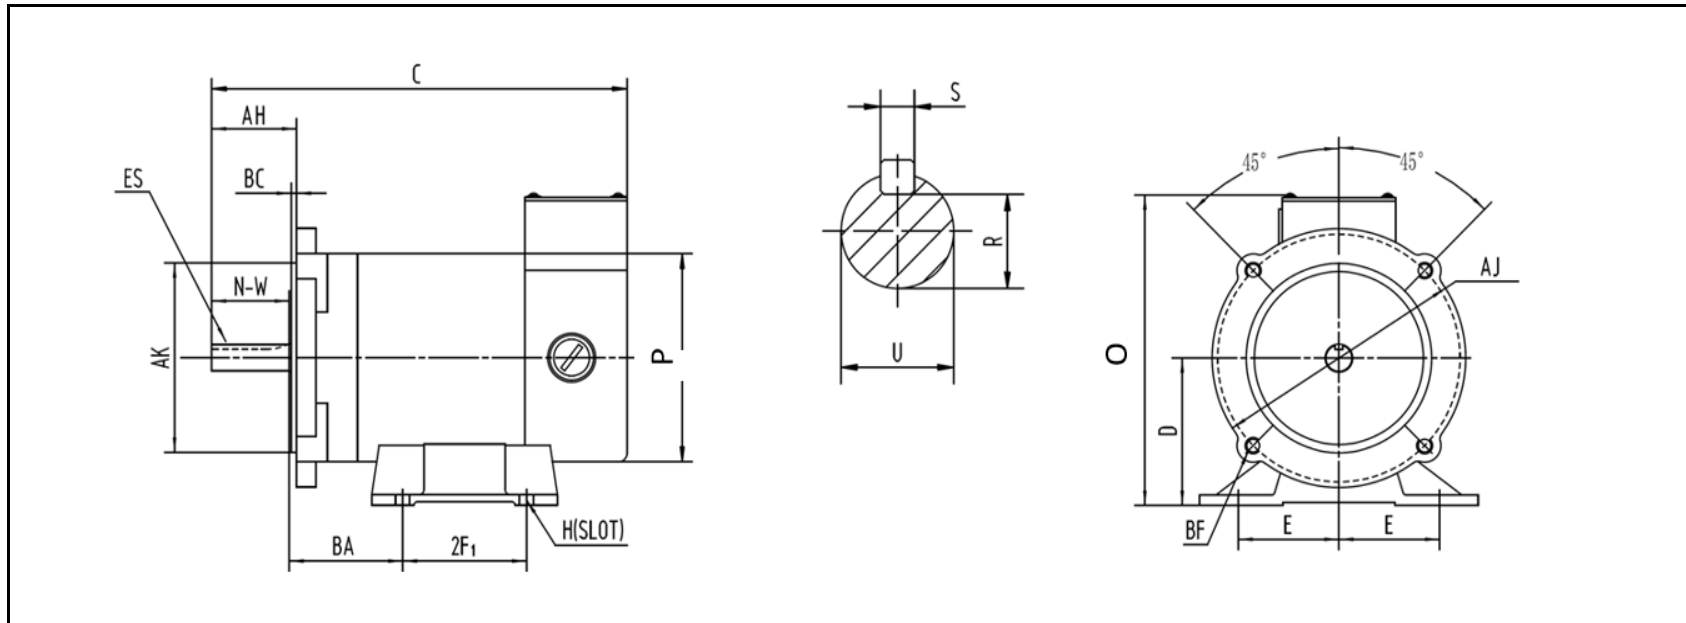

Customer:

MOTOR INFORMATION

HP	1/3
RPM	1800
Poles	4
Armature Voltage	12V
Frame Size	56C
Enclosure	TENV
Degree of Protection	IP54
Armature Full Load Amps	36.4
Full Load Torque	0.97 lb.ft.
Form Factor	1.00
Service Factor	1.00
Insulation Class	F
Max Ambient Temperature	40°C
Base Type	C-Face with Removable Base
Duty Cycle	Continuous
Shaft	KEYED
DE Bearing	6203
ODE Bearing	6203
Mounting	F3
Rotation	Bi-Directional
Wire Type	Loose Wire
Wire Housing	Junction Box
Approximate Weight	19 lbs.
Full Load Efficiency	78.0 %
Standard	CSA-US

MOTOR DRAWING

Premium Efficiency Motor: **WPMDC13-18-12V-56CB**

WorldWide Electric Corporation

1 (800) 808-2131

Worldwideelectric.net

DIMENSION - INCHES

MOUNTING				C	D	O	P
E	2F1	H	BA				
2.44	3	0.34	2.75	10.94	3.5	7.63	4.94