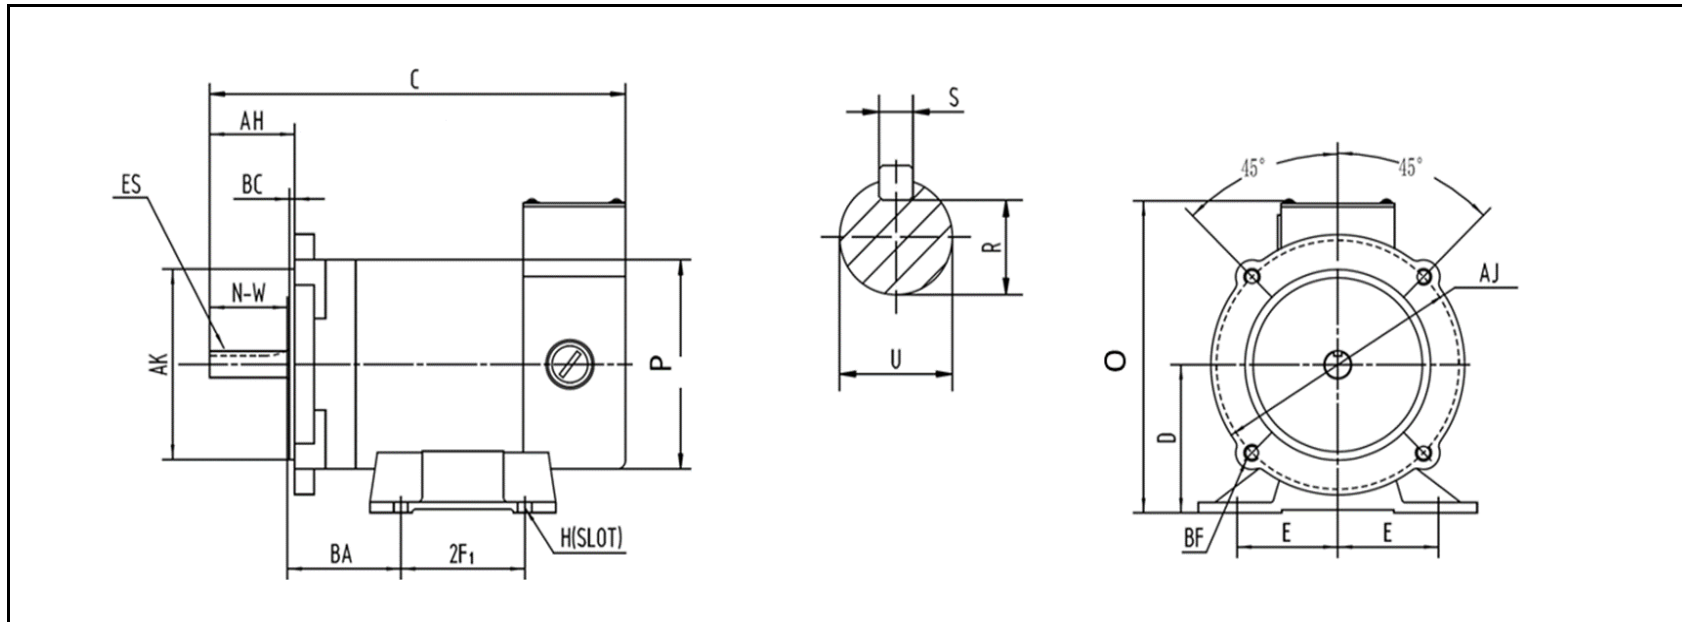

## MOTOR INFORMATION

HP	1/3
RPM	1800
Poles	4
Armature Voltage	180V
Frame Size	56C
Enclosure	TENV
Degree of Protection	IP54
Armature Full Load Amps	1.8
Full Load Torque	0.97 lb.ft.
Form Factor	1.00
Service Factor	1.00
Insulation Class	F
Max Ambient Temperature	40°C
Base Type	C-Face with Removable Base
Duty Cycle	Continuous
Shaft	KEYED
DE Bearing	6203
ODE Bearing	6203
Mounting	F3
Rotation	Bi-Directional
Wire Type	Loose Wire
Wire Housing	Junction Box
Approximate Weight	19 lbs.
Full Load Efficiency	82.0 %
Standard	CSA-US

## DIMENSION - INCHES

MOUNTING				C	D	O	P
E	2F1	H	BA				
2.44	3	0.34	2.75	10.94	3.5	7.63	4.94

SHAFT & KEY				
S	ES	R	N-W	U
0.188	1.41	0.517	1.88	0.625

FLANGE				
AK	AJ	BF	AH	BC
4.5	5.875	4*3/8-16	2.06	0.12